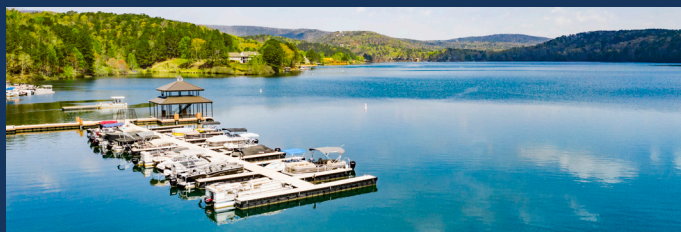

Lake Life Magnified

LAKE
ARROWHEAD

WOODLANDS

Rezide Properties
Ranch Style Homes from the mid \$300s

BLUFFS AT HIGHLANDS VISTA

DR Horton (Model Home)
Single Family Homes from the high \$300s

WOODLANDS / HIGHLANDS VISTA

Majestic Lifestyle Builders (Model Home)
Ranch-Style Homes from the \$400s - \$500s

GOLF VILLAS

Majestic Lifestyle Builders (Model Home)
Luxury Golf View Villas from the high \$400s

NEW NEIGHBORHOODS AND PLANS COMING IN 2022!