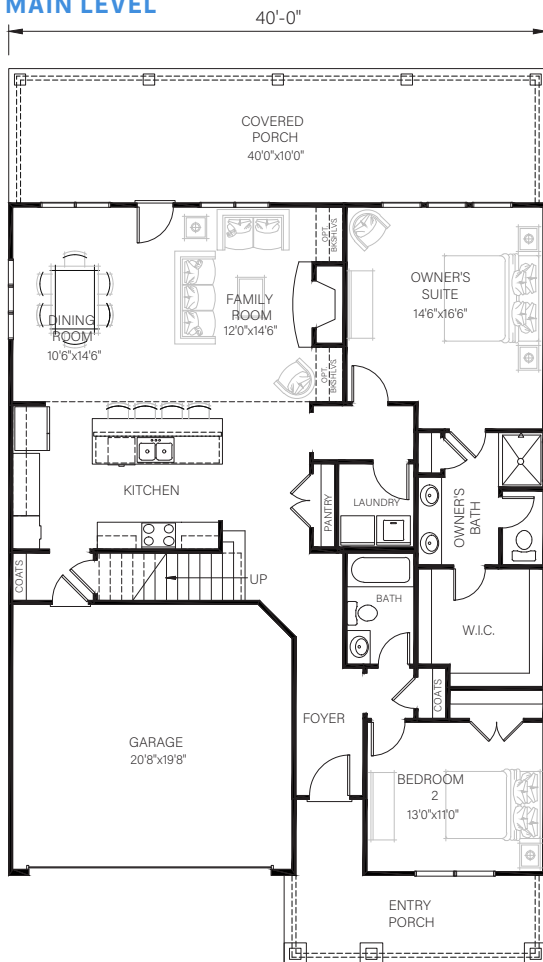

FRANKLIN ELM

LAUREL II

MAIN LEVEL

UPPER LEVEL

Main Level: 2 Bedrooms | 2 Baths

Upper Level: 1 Bedroom | 1 Bath

Square Footage: 1,549 Main Level; 563 Upper Level

LAKEARROWHEADGA.COM | 770-720-2700

Renderings are for illustrative purposes only and may vary in precise detail from the actual Plans and Standard Specifications for Highlands Vista, Unit 10. Galvanized Roofs over garages are optional based on availability of product. Information is subject to change without notice and at builders discretion. 09-06-22