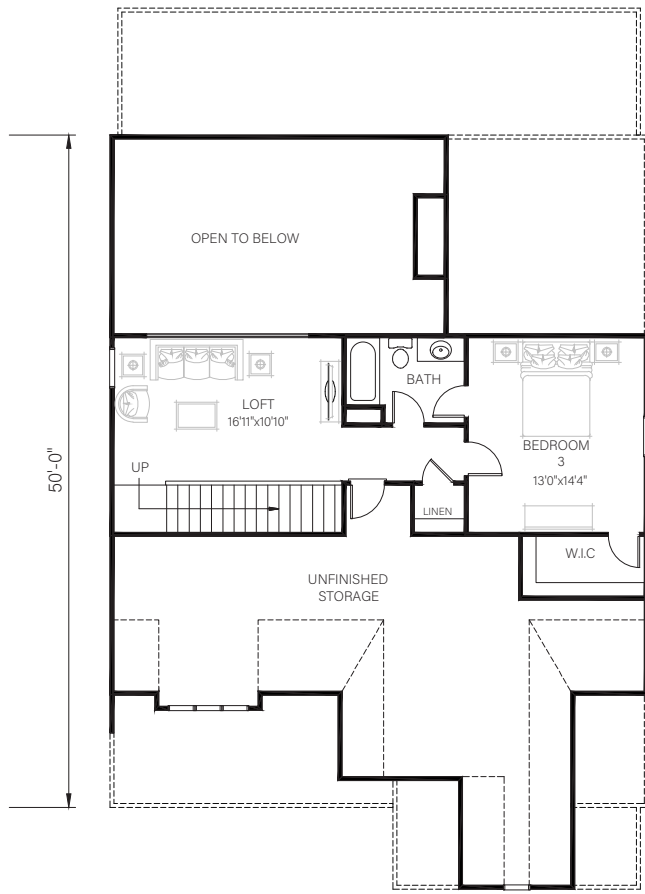

FRANKLIN ELM

LAUREL II

MAIN LEVEL

UPPER LEVEL

Main Level: 2 Bedrooms | 2 Baths

Upper Level: 1 Bedroom | 1 Bath

Square Footage: 1,549 Main Level; 563 Upper Level

LAKEARROWHEADGA.COM | 770-720-2700