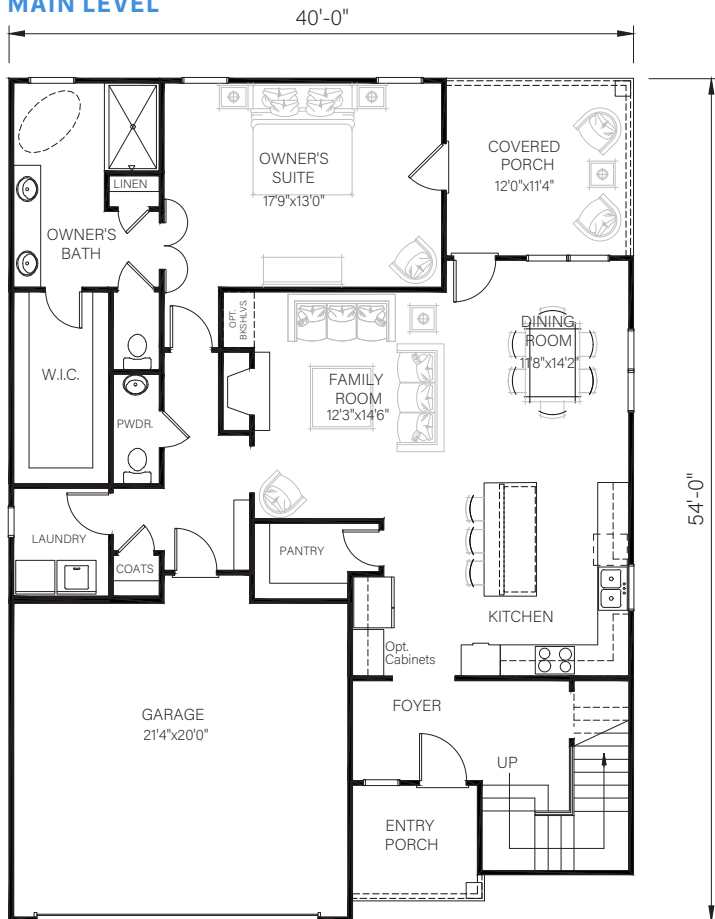

FRANKLIN ELM

SPRUCE

MAIN LEVEL

UPPER LEVEL

Main Level: 1 Bedroom | 1.5 Baths

Optional Upper Level: 2 Bedrooms | 1 Bath

Square Footage: 1,469 Main Level; 824 Upper Level

LAKEARROWHEADGA.COM | 770-720-2700

Renderings are for illustrative purposes only and may vary in precise detail from the actual Plans and Standard Specifications for Highlands Vista, Unit 10. Galvanized Roofs over garages are optional based on availability of product. Information is subject to change without notice and at builders discretion. 10-3-22