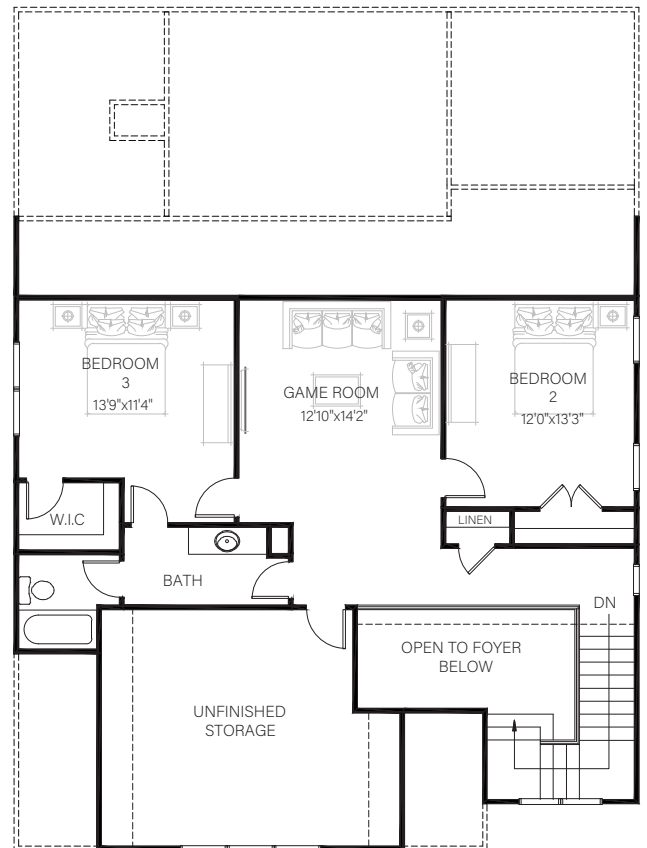

FRANKLIN ELM

SPRUCE

MAIN LEVEL

UPPER LEVEL

Main Level: 1 Bedroom | 1.5 Baths

Optional Upper Level: 2 Bedrooms | 1 Bath

Square Footage: 1,469 Main Level; 824 Upper Level

LAKEARROWHEADGA.COM | 770-720-2700