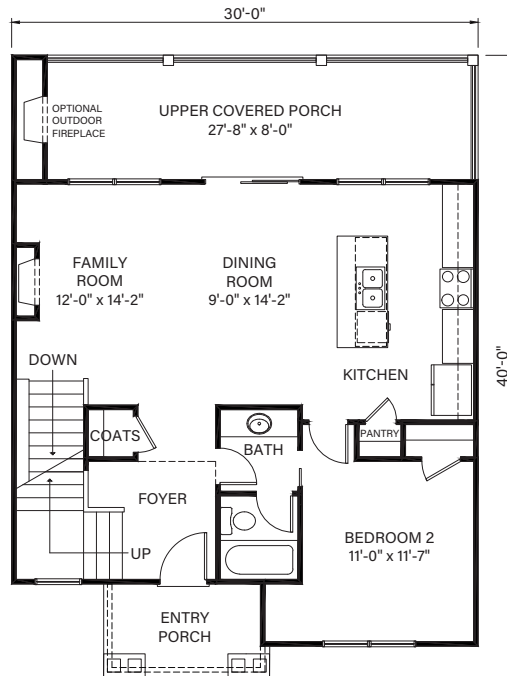

GOLF VILLAS

FLOOR PLAN

TERRACE LEVEL

MAIN LEVEL

UPPER LEVEL

Main Level: 1 Bedroom | 1 Bath

Upper Level: 1 Bedroom | 1 Bath

Lower Level: 1 Bedroom | 1 Bath | Media Room

Square Footage: 836 Main Level; 652 Upper Level; 575 Terrace Level; 2,063 Total

LAKEARROWHEADGA.COM | 770-720-2700

Renderings are for illustrative purposes only and may vary in precise detail from the actual Plans and Standard Specifications for Golf Villas. Information is believed accurate, but not warranted and is subject to change without notice and at builders discretion. 01-24-24