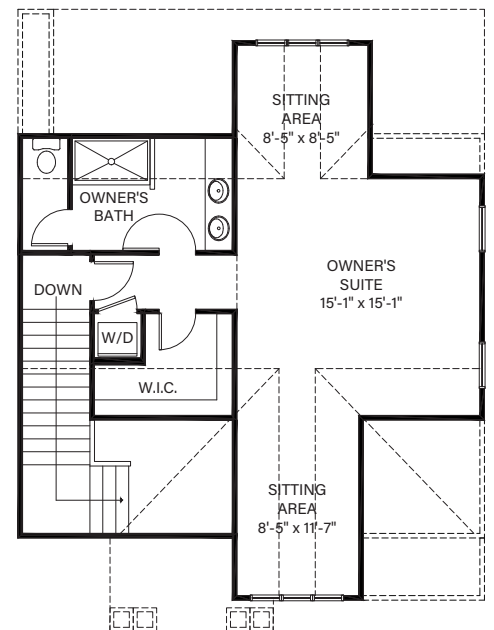

GOLF VILLAS

FLOOR PLAN

TERRACE LEVEL

MAIN LEVEL

UPPER LEVEL

Main Level: 1 Bedroom | 1 Bath

Upper Level: 1 Bedroom | 1 Bath

Lower Level: 1 Bedroom | 1 Bath | Media Room

Square Footage: 836 Main Level; 652 Upper Level; 575 Terrace Level; 2,063 Total

LAKEARROWHEADGA.COM | 770-720-2700

Renderings are for illustrative purposes only and may vary in precise detail from the actual Plans and Standard Specifications for Golf Villas. Information is believed accurate, but not warranted and is subject to change without notice and at builders discretion. 01-24-24