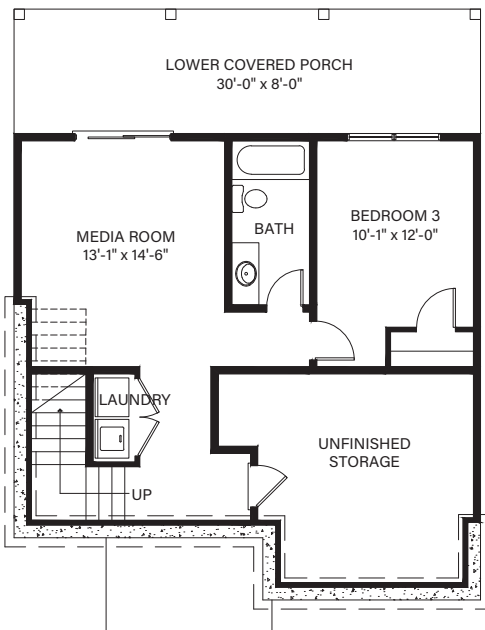

GOLF VILLAS

FLOOR PLAN

TERRACE LEVEL

MAIN LEVEL

UPPER LEVEL

Main Level: 1 Bedroom | 1 Bath

Upper Level: 1 Bedroom | 1 Bath

Lower Level: 1 Bedroom | 1 Bath | Media Room

Square Footage: 836 Main Level; 652 Upper Level; 575 Terrace Level; 2,063 Total

LAKEARROWHEADGA.COM | 770-720-2700

Renderings are for illustrative purposes only and may vary in precise detail from the actual Plans and Standard Specifications for Golf Villas. Information is believed accurate, but not warranted and is subject to change without notice and at builders discretion. 01-24-24