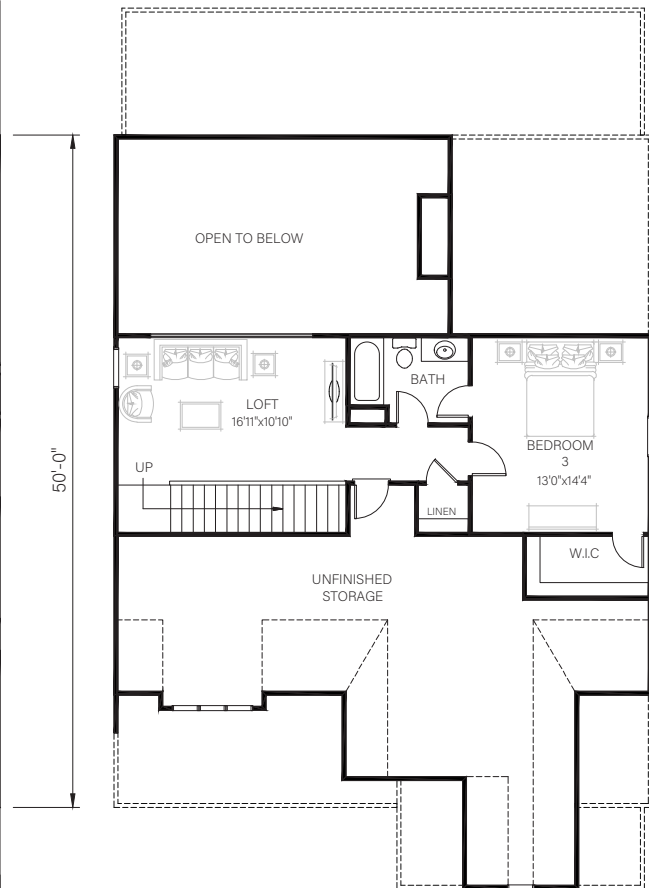

HIGHLANDS VISTA

LAUREL II

MAIN LEVEL

UPPER LEVEL

Main Level: 2 Bedrooms | 2 Baths

Upper Level: 1 Bedroom | 1 Bath

Square Footage: 1,549 Main Level; 563 Upper Level

LAKEARROWHEADGA.COM | 770-720-2700