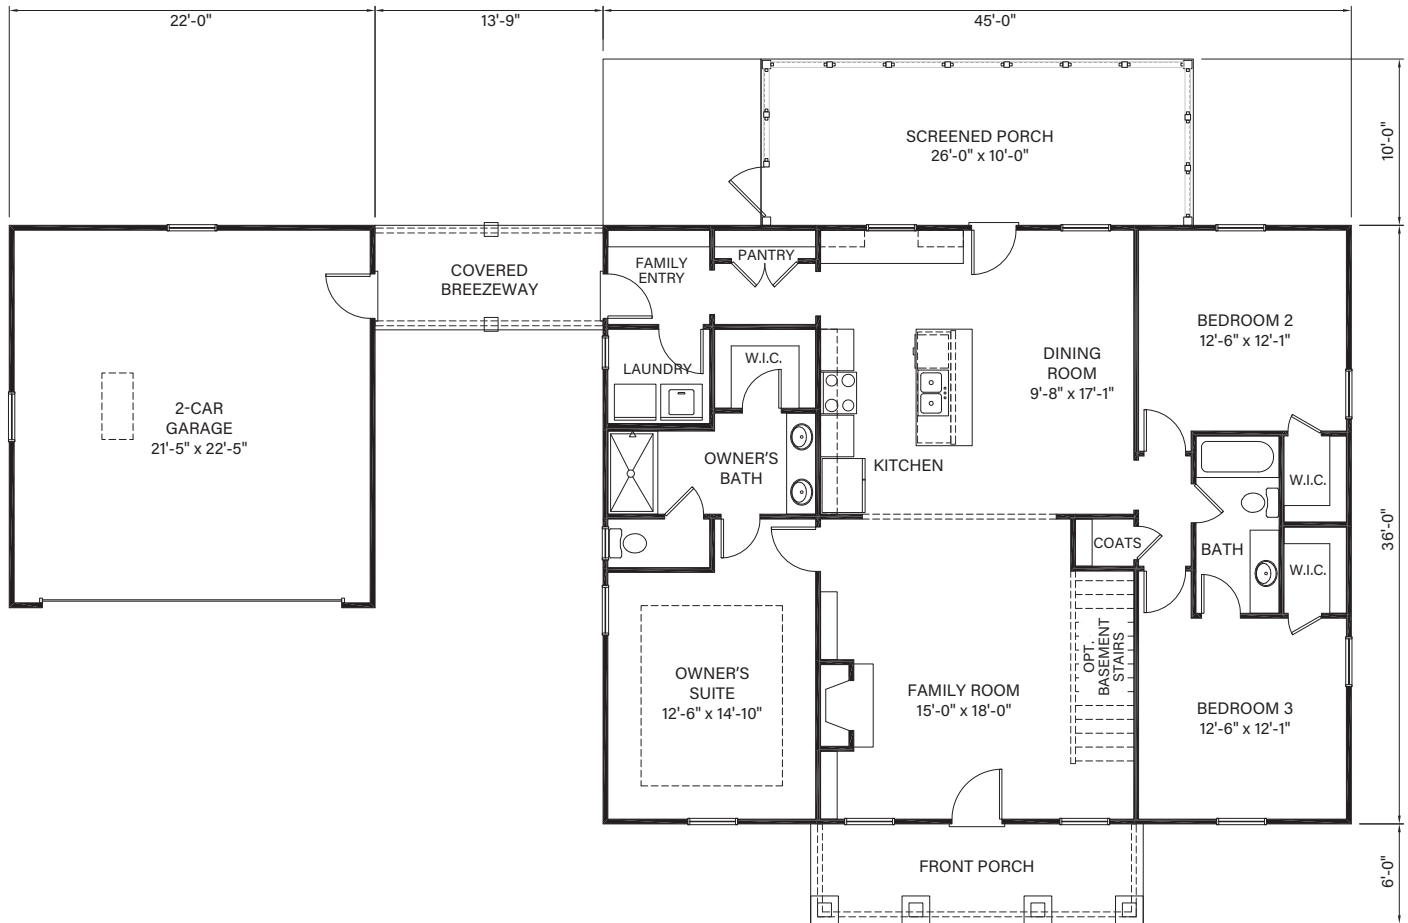

WOODLANDS

ETOWAH

MAIN LEVEL

Main Level: 3 Bedrooms | 2 Baths
 Square Footage: 1,620 Main Level

TIH Homes, inc. 

LAKEARROWHEADGA.COM | 770-720-2700

Renderings are for illustrative purposes only and may vary in precise detail from the actual plans and standard specifications for Woodlands.
 Information is believed accurate, but not warranted and is subject to change without notice and at builders discretion. 08-07-23