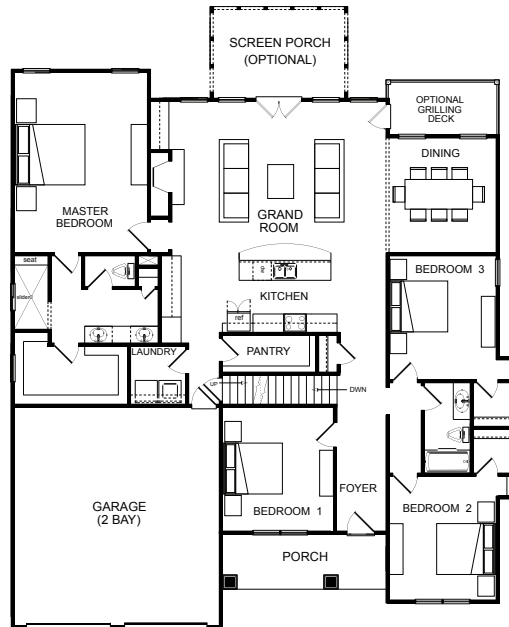

WOODLANDS

HICKORY II-A

OPTIONAL BASEMENT

MAIN LEVEL

OPTIONAL UPPER LEVEL

Main Level: 4 Bedrooms | 2 Baths

Optional Upper Level: 2 Bedrooms | 1 Bath

Optional Basement: Game Room | 1 Bath

Square Footage: 2,334 Main Level; 493 Optional Upper Level;
1,274 Optional Basement

TIH Homes, INC. 

LAKEARROWHEADGA.COM | 770-720-2700

Renderings are for illustrative purposes only and may vary in precise detail from the actual plans and standard specifications for Woodlands. Information is believed accurate, but not warranted and is subject to change without notice and at builders discretion. 10-25-22