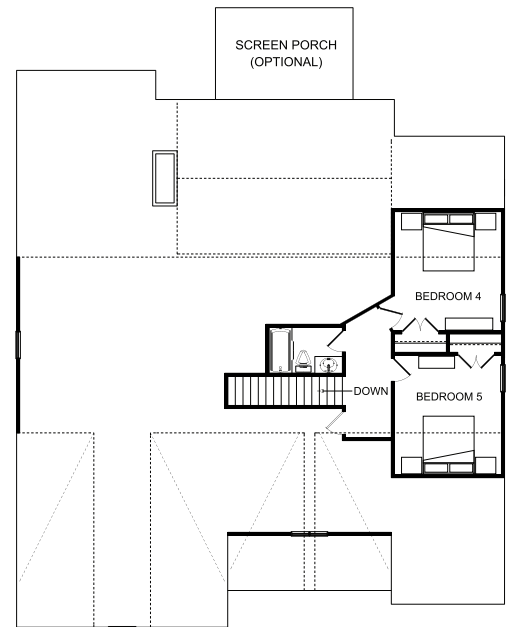

WOODLANDS

HICKORY II-A

OPTIONAL BASEMENT

MAIN LEVEL

OPTIONAL UPPER LEVEL

Main Level: 4 Bedrooms | 2 Baths

Optional Upper Level: 2 Bedrooms | 1 Bath

Optional Basement: Game Room | 1 Bath

Square Footage: 2,334 Main Level; 493 Optional Upper Level;
1,274 Optional Basement

TIH Homes, INC. 

LAKEARROWHEADGA.COM | 770-720-2700

Renderings are for illustrative purposes only and may vary in precise detail from the actual plans and standard specifications for Woodlands. Information is believed accurate, but not warranted and is subject to change without notice and at builders discretion. 10-25-22