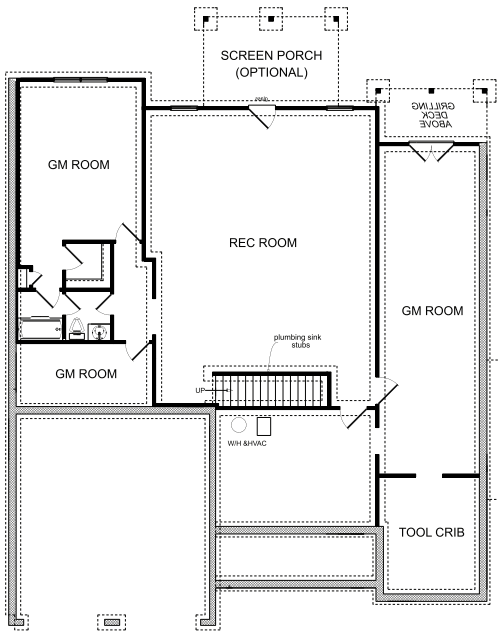

WOODLANDS

HICKORY II-A

OPTIONAL BASEMENT

MAIN LEVEL

OPTIONAL UPPER LEVEL

Main Level: 4 Bedrooms | 2 Baths

Optional Upper Level: 2 Bedrooms | 1 Bath

Optional Basement: Game Room | 1 Bath

Square Footage: 2,334 Main Level; 493 Optional Upper Level;
1,274 Optional Basement

TIH Homes, INC. 

LAKEARROWHEADGA.COM | 770-720-2700

Renderings are for illustrative purposes only and may vary in precise detail from the actual plans and standard specifications for Woodlands. Information is believed accurate, but not warranted and is subject to change without notice and at builders discretion. 10-25-22