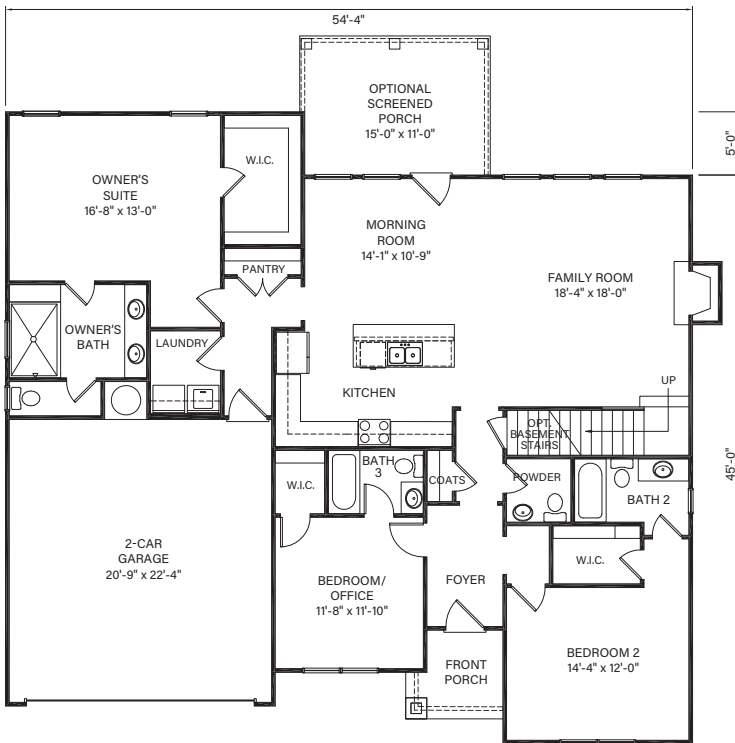

WOODLANDS

WILLOW II

MAIN LEVEL

OPTIONAL UPPER LEVEL

Main Level: 3 Bedrooms | 3.5 Baths

Optional Upper Level: 1 Bedroom | 1 Bath

Square Footage: 1,891 Main Level; 431 Optional Upper Level

TIH Homes, INC. 