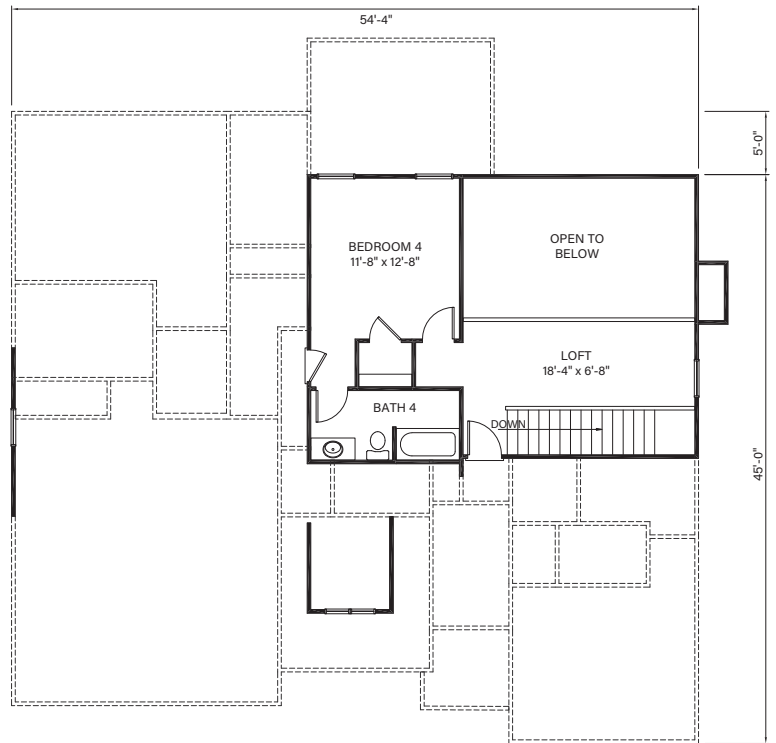

WOODLANDS

WILLOW II

MAIN LEVEL

OPTIONAL UPPER LEVEL

Main Level: 3 Bedrooms | 3.5 Baths

Optional Upper Level: 1 Bedroom | 1 Bath

Square Footage: 1,891 Main Level; 431 Optional Upper Level

TIH Homes, INC. 