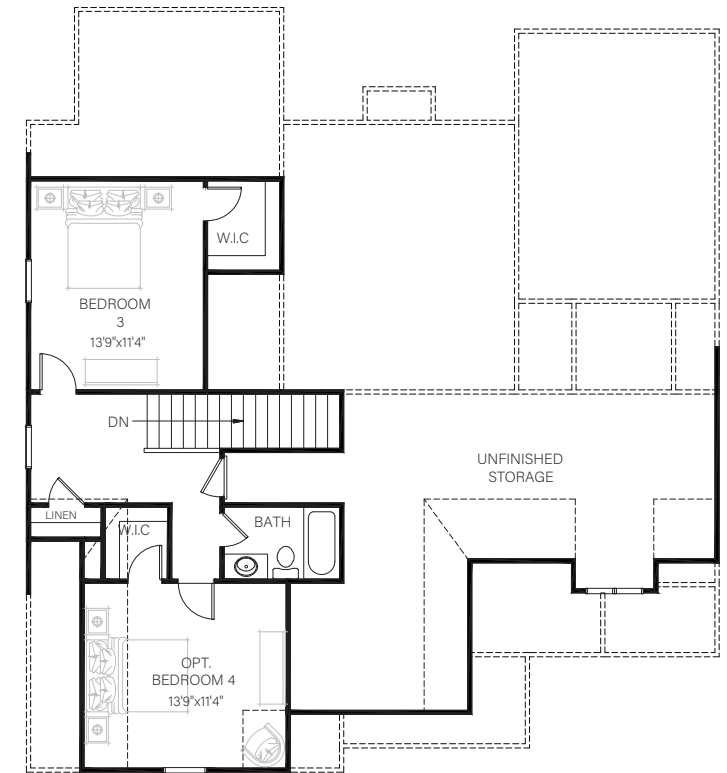

HIGHLANDS VISTA

DOGWOOD II

MAIN LEVEL

OPTIONAL UPPER LEVEL

Main Level: 2 Bedrooms | 2 Baths

Optional Upper Level: 2 Bedrooms | 1 Bath

Square Footage: 1,657 Main Level; 442 Optional Upper Level

LAKEARROWHEADGA.COM | 770-720-2700

Renderings are for illustrative purposes only and may vary in precise detail from the actual Plans and Standard Specifications for Highlands Vista, Unit 10. Galvanized Roofs over garages are optional based on availability of product. Information is subject to change without notice and at builders discretion. 8-8-22