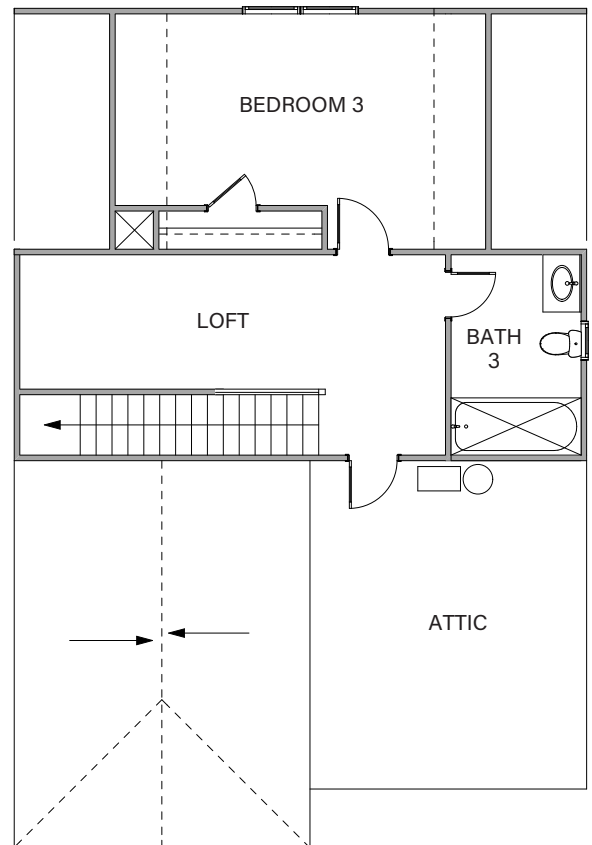

RED CLOUD CABINS

CEDARCREST II

MAIN LEVEL

UPPER LEVEL

Main Level: 2 Bedrooms | 2 Baths

Optional Upper Level: 1 Bedroom | 1 Bath

Square Footage: 1,275 Main Level; 585 Upper Level

LAKEARROWHEADGA.COM | 770-720-2700

Renderings are for illustrative purposes only and may vary in precise detail from the actual plans and standard specifications for Red Cloud Cabins. Information is believed accurate, but not warranted and is subject to change without notice and at builders discretion. 01-04-23