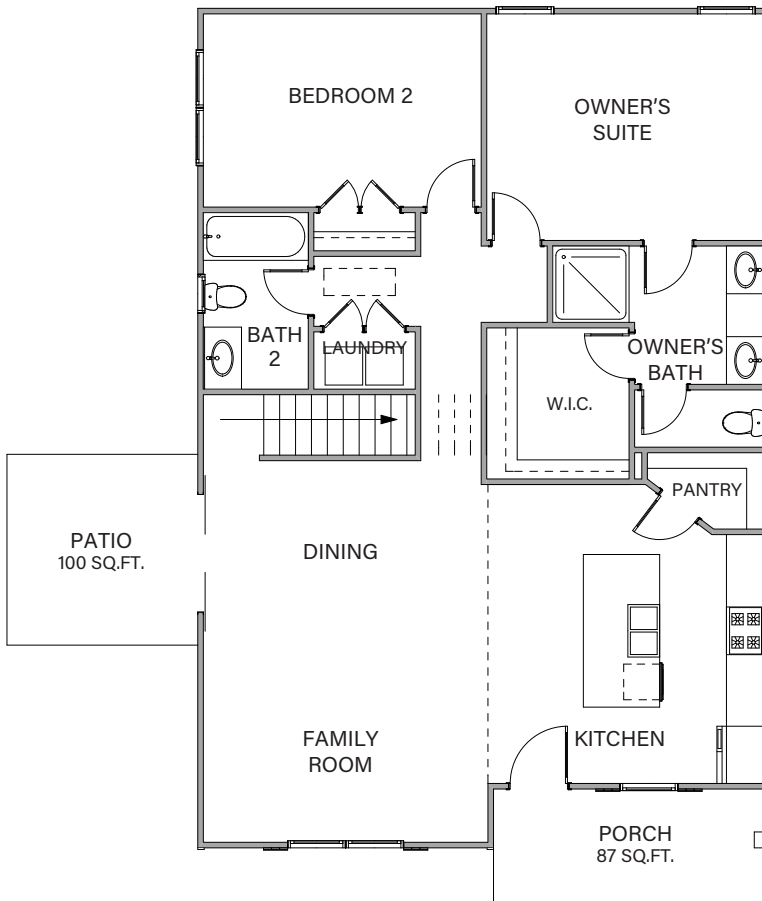

RED CLOUD CABINS

CEDARCREST II

MAIN LEVEL

UPPER LEVEL

Main Level: 2 Bedrooms | 2 Baths

Optional Upper Level: 1 Bedroom | 1 Bath

Square Footage: 1,275 Main Level; 585 Upper Level

LAKEARROWHEADGA.COM | 770-720-2700

Renderings are for illustrative purposes only and may vary in precise detail from the actual plans and standard specifications for Red Cloud Cabins. Information is believed accurate, but not warranted and is subject to change without notice and at builders discretion. 01-04-23