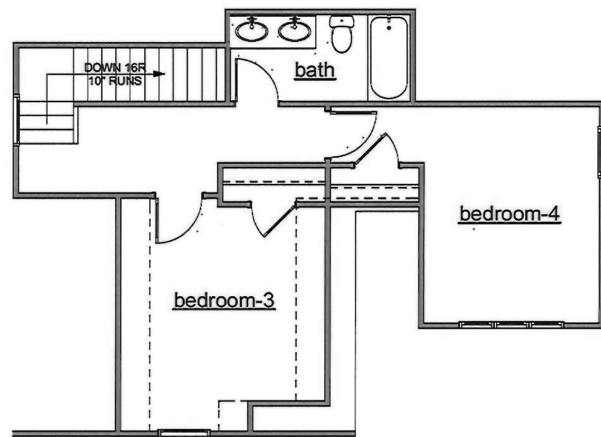

WOODLANDS

CYPRESS

MAIN LEVEL

UPPER LEVEL

Main Level: 2 Bedrooms | 2 Baths

Upper Level: 2 Bedrooms | 1 Bath

Square Footage: 1,263 Main Level; 495 Upper Level

LAKEARROWHEADGA.COM | 770-720-2700