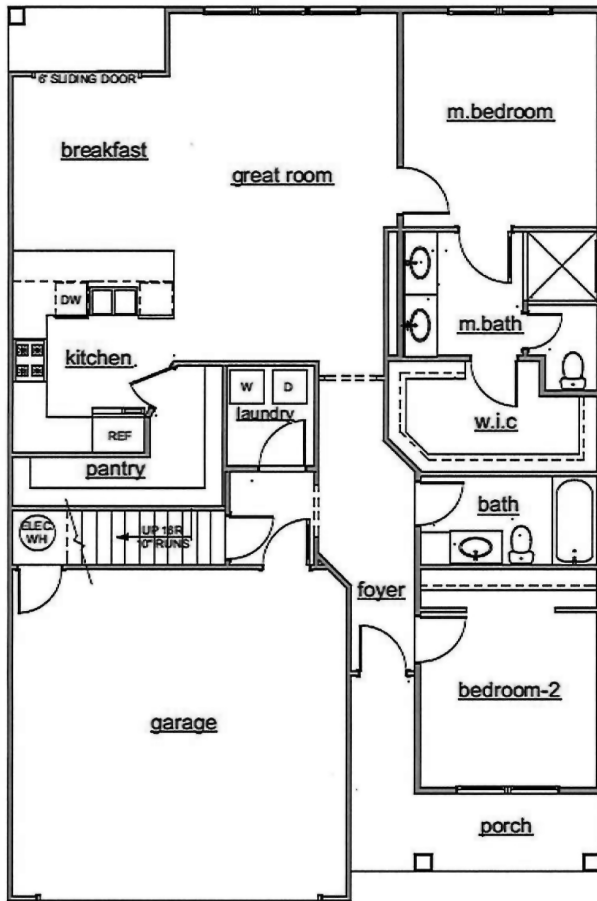

WOODLANDS

CYPRESS

MAIN LEVEL

UPPER LEVEL

Main Level: 2 Bedrooms | 2 Baths

Upper Level: 2 Bedrooms | 1 Bath

Square Footage: 1,263 Main Level; 495 Upper Level

LAKEARROWHEADGA.COM | 770-720-2700