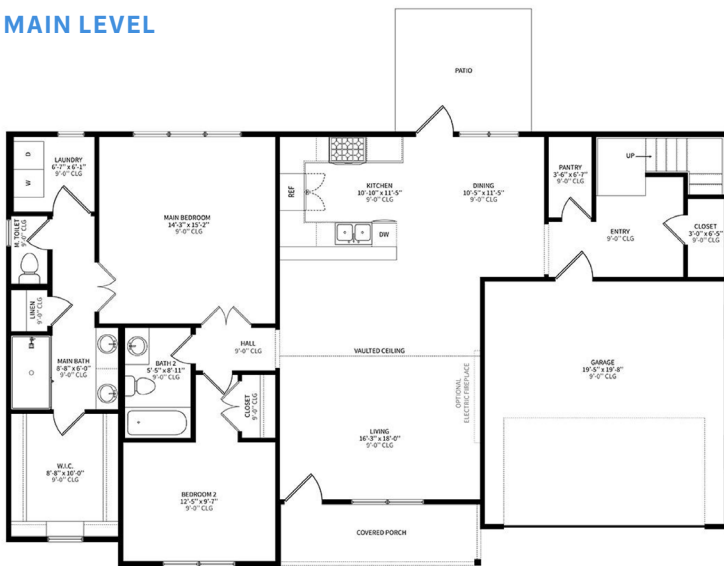

# WOODLANDS

ELM

**MAIN LEVEL -  
OPTIONAL PATIO**

**UPPER LEVEL -  
OPTIONAL  
4TH BEDROOM**

**MAIN LEVEL**

**UPPER LEVEL**

Main Level: 2 Bedrooms | 2 Baths

Upper Level: 1 Bedroom | 1 Bath | Loft

Square Footage: 1,390 Main Level; 572 Upper Level

[LAKEARROWHEADGA.COM](http://LAKEARROWHEADGA.COM) | 770-720-2700

Renderings are for illustrative purposes only and may vary in precise detail from the actual plans and standard specifications for Woodlands. Information is believed accurate, but not warranted and is subject to change without notice and at builders discretion. 09-18-23