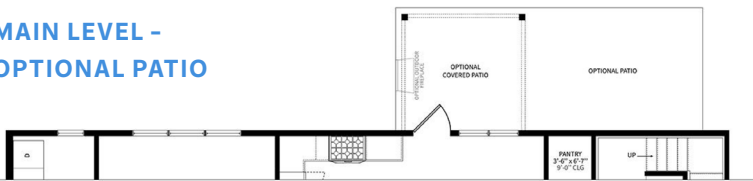

# WOODLANDS

ELM

**MAIN LEVEL -  
OPTIONAL PATIO**

**UPPER LEVEL -  
OPTIONAL  
4TH BEDROOM**

**MAIN LEVEL**

**UPPER LEVEL**

Main Level: 2 Bedrooms | 2 Baths

Upper Level: 1 Bedroom | 1 Bath | Loft

Square Footage: 1,390 Main Level; 572 Upper Level

[LAKEARROWHEADGA.COM](http://LAKEARROWHEADGA.COM) | 770-720-2700

Renderings are for illustrative purposes only and may vary in precise detail from the actual plans and standard specifications for Woodlands. Information is believed accurate, but not warranted and is subject to change without notice and at builders discretion. 09-18-23