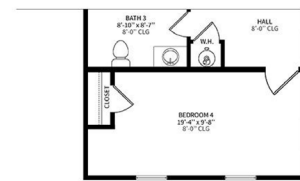

# WOODLANDS

ELM

**MAIN LEVEL -  
OPTIONAL PATIO**

**UPPER LEVEL -  
OPTIONAL  
4TH BEDROOM**

**MAIN LEVEL**

**UPPER LEVEL**

Main Level: 2 Bedrooms | 2 Baths

Upper Level: 1 Bedroom | 1 Bath | Loft

Square Footage: 1,390 Main Level; 572 Upper Level

[LAKEARROWHEADGA.COM](http://LAKEARROWHEADGA.COM) | 770-720-2700

Renderings are for illustrative purposes only and may vary in precise detail from the actual plans and standard specifications for Woodlands. Information is believed accurate, but not warranted and is subject to change without notice and at builders discretion. 09-18-23