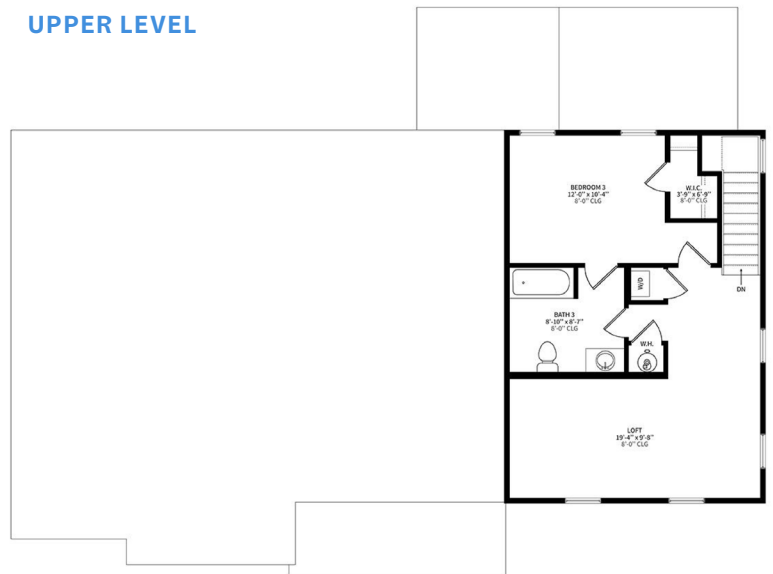

# WOODLANDS

ELM

**MAIN LEVEL -  
OPTIONAL PATIO**

**UPPER LEVEL -  
OPTIONAL  
4TH BEDROOM**

**MAIN LEVEL**

**UPPER LEVEL**

Main Level: 2 Bedrooms | 2 Baths

Upper Level: 1 Bedroom | 1 Bath | Loft

Square Footage: 1,390 Main Level; 572 Upper Level

[LAKEARROWHEADGA.COM](http://LAKEARROWHEADGA.COM) | 770-720-2700

Renderings are for illustrative purposes only and may vary in precise detail from the actual plans and standard specifications for Woodlands. Information is believed accurate, but not warranted and is subject to change without notice and at builders discretion. 09-18-23