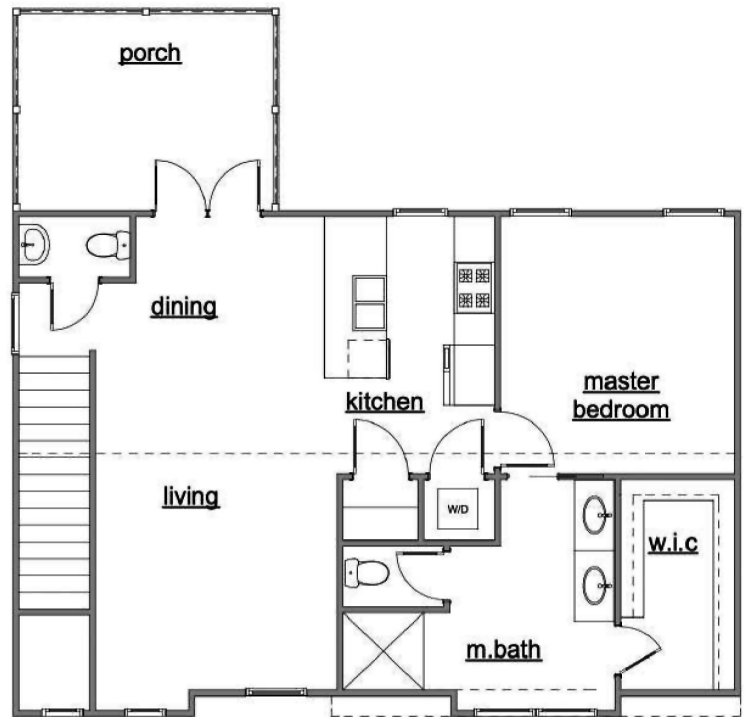

WOODLANDS

MAPLE A

LOWER LEVEL

MAIN LEVEL

Lower Level: 1 Bedroom | 1 Bath

Main Level: 1 Bedrooms | 1.5 Baths

Square Footage: 379 Lower Level; 1022 Main Level

LAKEARROWHEADGA.COM | 770-720-2700