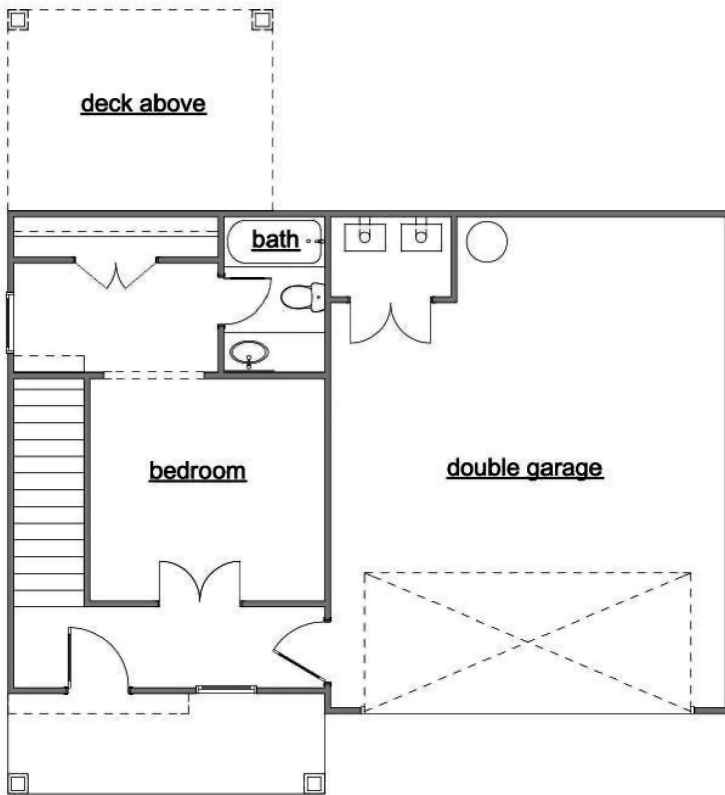

WOODLANDS

MAPLE A

LOWER LEVEL

MAIN LEVEL

Lower Level: 1 Bedroom | 1 Bath

Main Level: 1 Bedrooms | 1.5 Baths

Square Footage: 379 Lower Level; 1022 Main Level

LAKEARROWHEADGA.COM | 770-720-2700