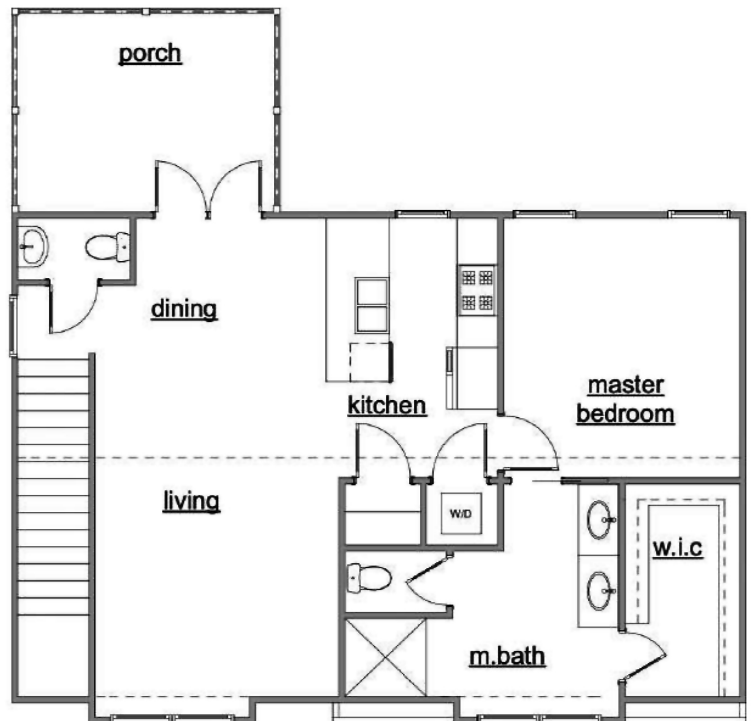

WOODLANDS

MAPLE B

LOWER LEVEL

MAIN LEVEL

Lower Level: 1 Bedroom | 1 Bath

Main Level: 1 Bedrooms | 1.5 Baths

Square Footage: 379 Lower Level; 1022 Main Level

LAKEARROWHEADGA.COM | 770-720-2700