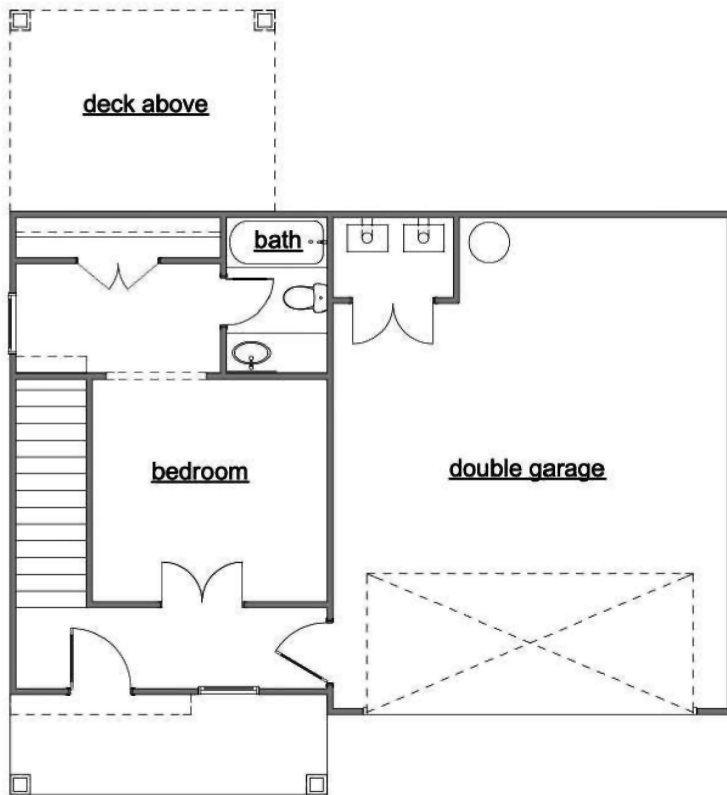

WOODLANDS

MAPLE B

LOWER LEVEL

MAIN LEVEL

Lower Level: 1 Bedroom | 1 Bath

Main Level: 1 Bedrooms | 1.5 Baths

Square Footage: 379 Lower Level; 1022 Main Level

LAKEARROWHEADGA.COM | 770-720-2700