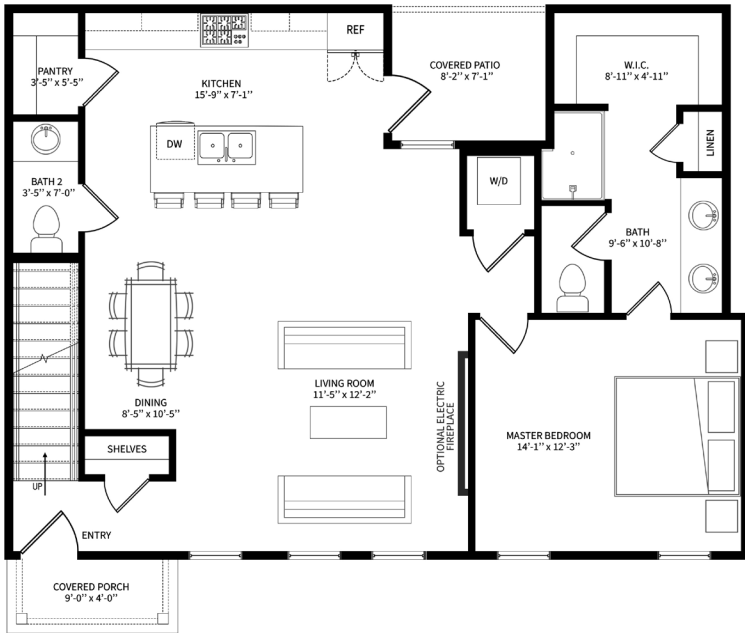

WOODLANDS

OAKLEY

MAIN LEVEL

UPPER LEVEL

Main Level: 1 Bedroom | 1.5 Baths
 Upper Level: 2 Bedrooms | 1 Bath
 Square Footage: 1,054 Main Level; 667 Upper Level

LAKEARROWHEADGA.COM | 770-720-2700

Renderings are for illustrative purposes only and may vary in precise detail from the actual plans and standard specifications for Woodlands. Information is believed accurate, but not warranted and is subject to change without notice and at builders discretion. 05-31-23