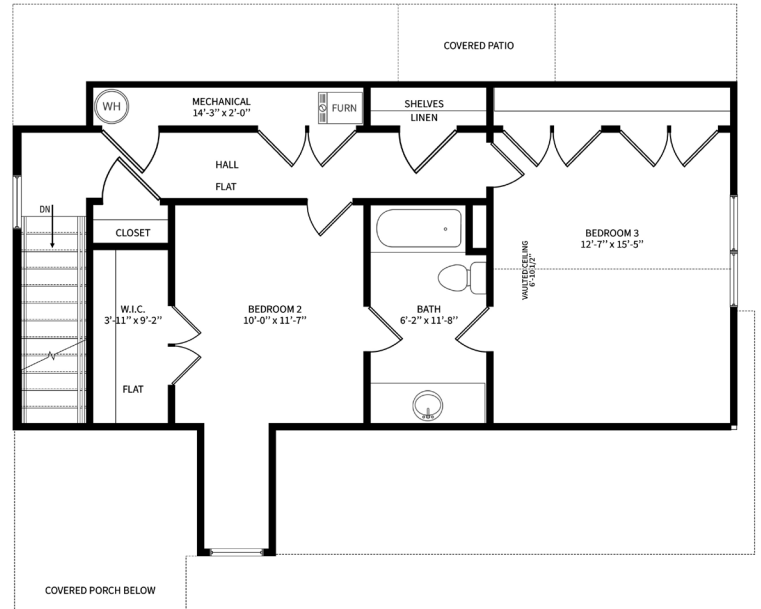

WOODLANDS

OAKLEY

MAIN LEVEL

UPPER LEVEL

Main Level: 1 Bedroom | 1.5 Baths
 Upper Level: 2 Bedrooms | 1 Bath
 Square Footage: 1,054 Main Level; 667 Upper Level

LAKEARROWHEADGA.COM | 770-720-2700

Renderings are for illustrative purposes only and may vary in precise detail from the actual plans and standard specifications for Woodlands. Information is believed accurate, but not warranted and is subject to change without notice and at builders discretion. 05-31-23