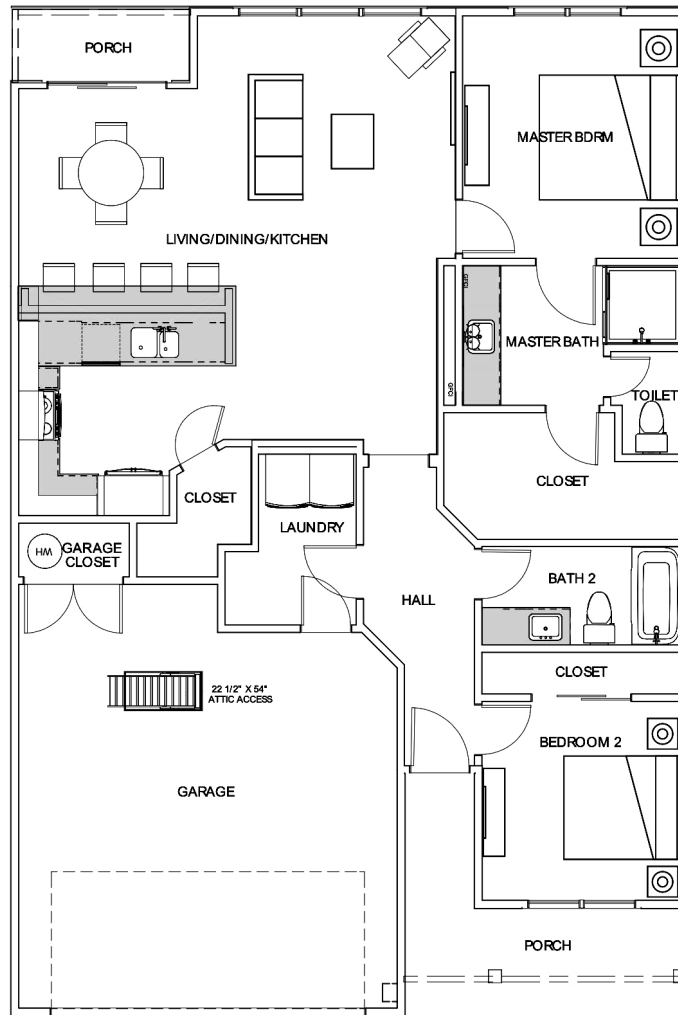

WOODLANDS

SAGE

MAIN LEVEL

Main Level: 2 Bedrooms | 2 Baths
Square Footage: 1,236 Main Level

LAKEARROWHEADGA.COM | 770-720-2700

Renderings are for illustrative purposes only and may vary in precise detail from the actual plans and standard specifications for Woodlands. Information is believed accurate, but not warranted and is subject to change without notice and at builders discretion. 06-01-23