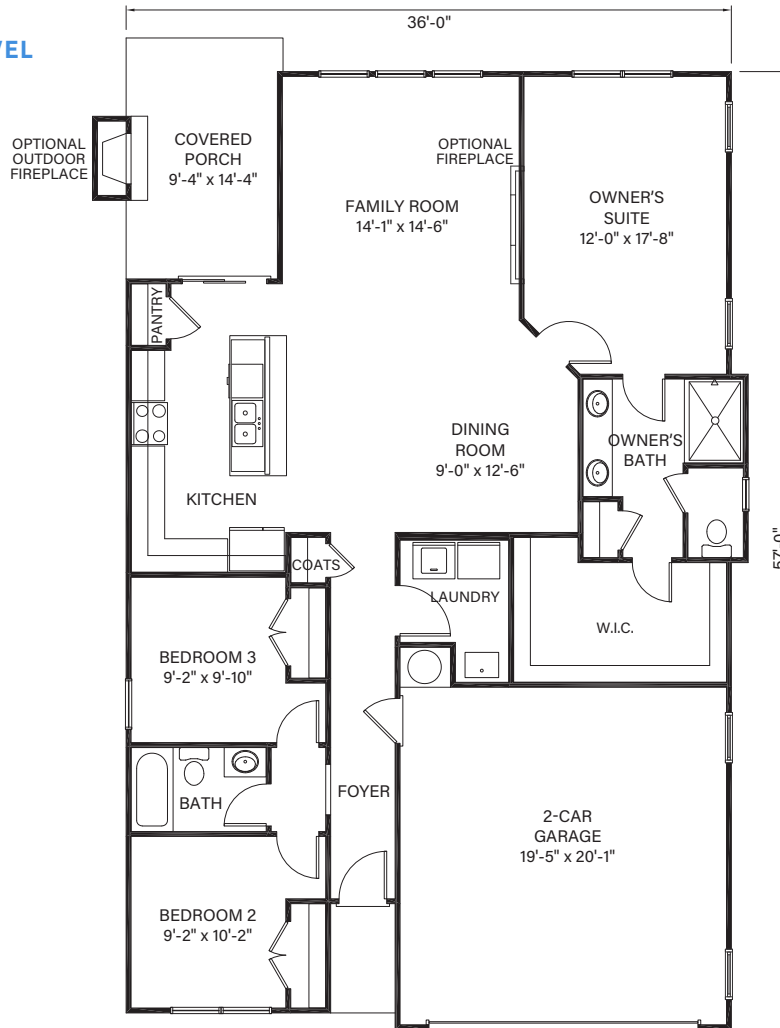

WOODLANDS

JUNIPER II A

MAIN LEVEL

Main Level: 3 Bedrooms | 2 Baths
Square Footage: 1,501 Main Level

TIH Homes, INC. 

LAKEARROWHEADGA.COM | 770-720-2700

Renderings are for illustrative purposes only and may vary in precise detail from the actual plans and standard specifications for Woodlands. Information is believed accurate, but not warranted and is subject to change without notice and at builders discretion. 12-08-23