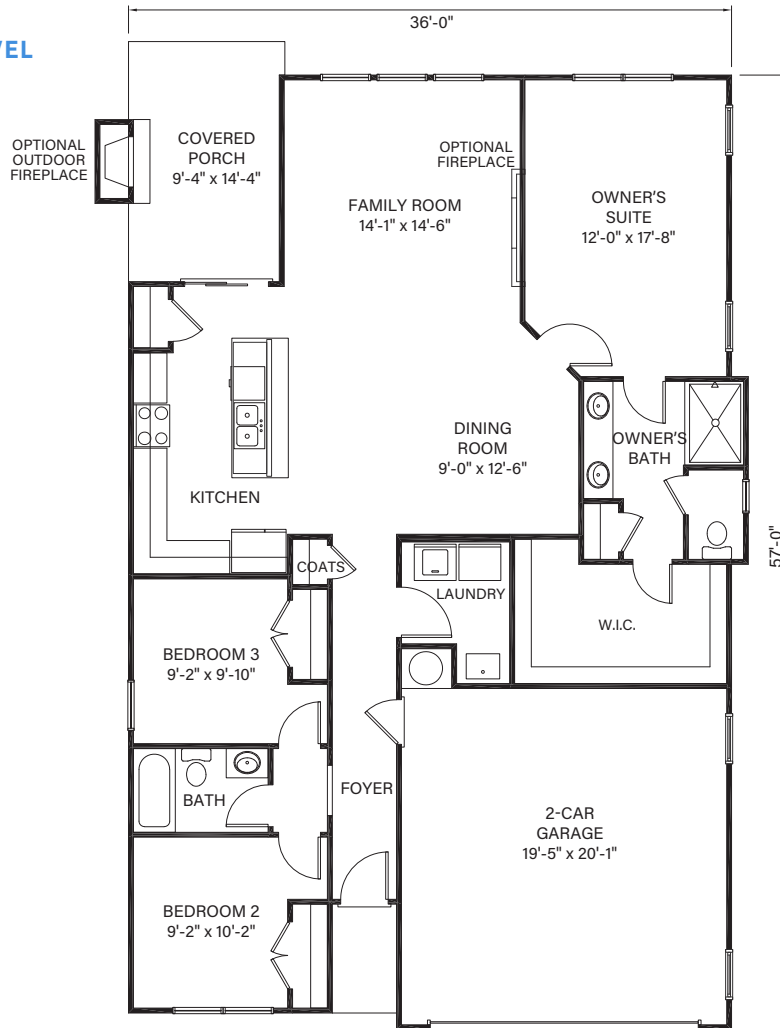

WOODLANDS

JUNIPER II B

MAIN LEVEL

Main Level: 3 Bedrooms | 2 Baths
Square Footage: 1,501 Main Level

TIH Homes, INC. 

LAKEARROWHEADGA.COM | 770-720-2700

Renderings are for illustrative purposes only and may vary in precise detail from the actual plans and standard specifications for Woodlands. Information is believed accurate, but not warranted and is subject to change without notice and at builders discretion. 12-08-23