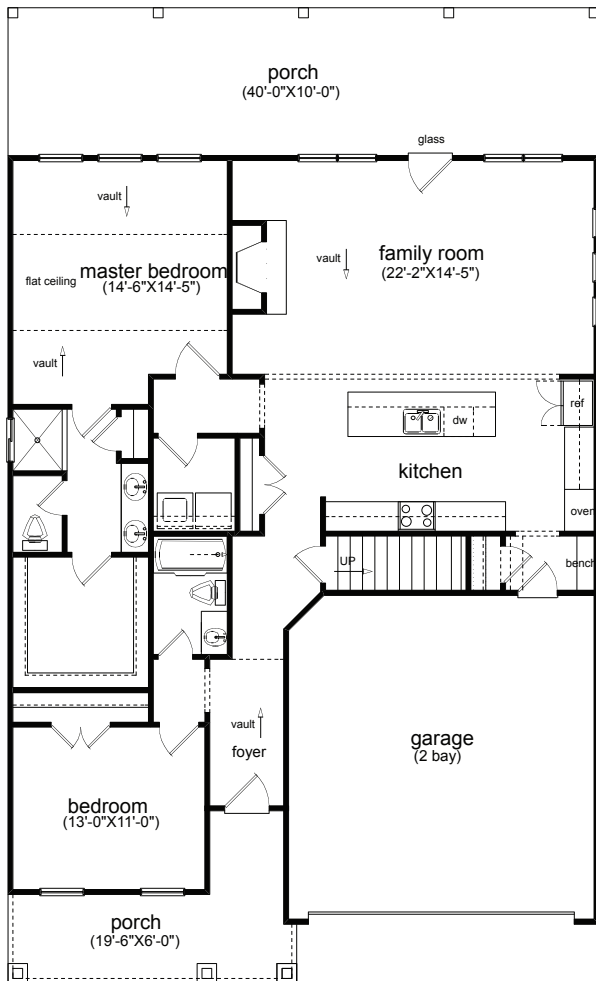

WOODLANDS

LAUREL II

MAIN LEVEL

OPTIONAL UPPER LEVEL

Main Level: 2 Bedrooms | 2 Baths

Optional Upper Level: 1 Bedroom | 1 Bath

Square Footage: 1,549 Main Level; 563 Optional Upper Level

TIH Homes, INC. 