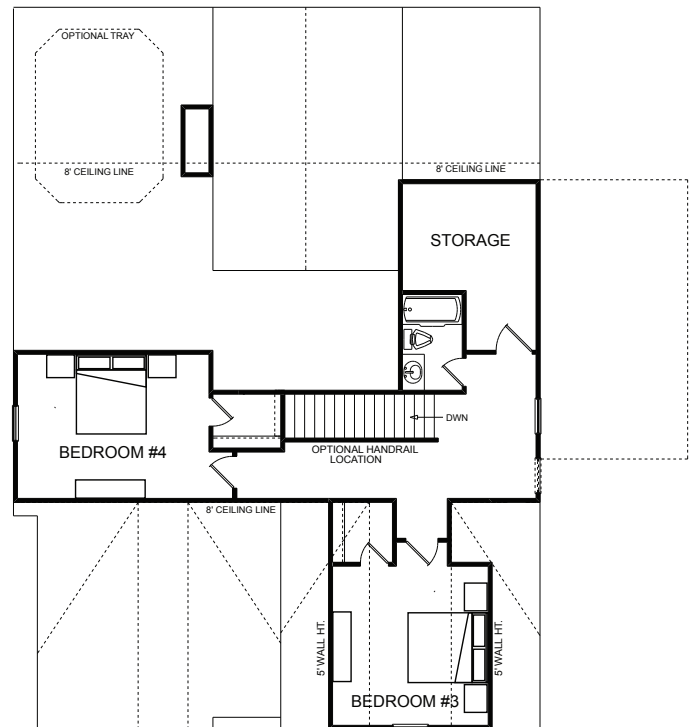

WOODLANDS

MAGNOLIA II

MAIN LEVEL

OPTIONAL UPPER LEVEL

Main Level: 2 Bedrooms | 2 Baths

Optional Upper Level: 2 Bedrooms | 1 Bath

Square Footage: 1,796 Main Level; 837 Optional Upper Level

TIH Homes, INC. 