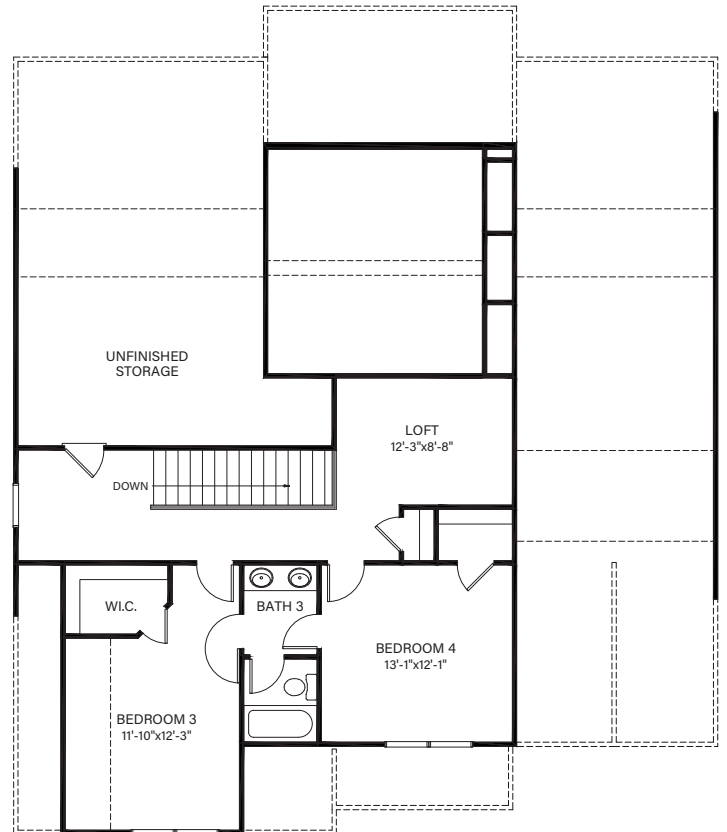

FORT GIBSON

CHESTNUT

MAIN LEVEL

OPTIONAL UPPER LEVEL

Main Level: 2 Bedrooms | 2 Baths

Upper Level: 2 Bedrooms | 1 Bath

Square Footage: 1,776 Main Level; 751 Optional Upper Level

LAKEARROWHEADGA.COM | 770-720-2700