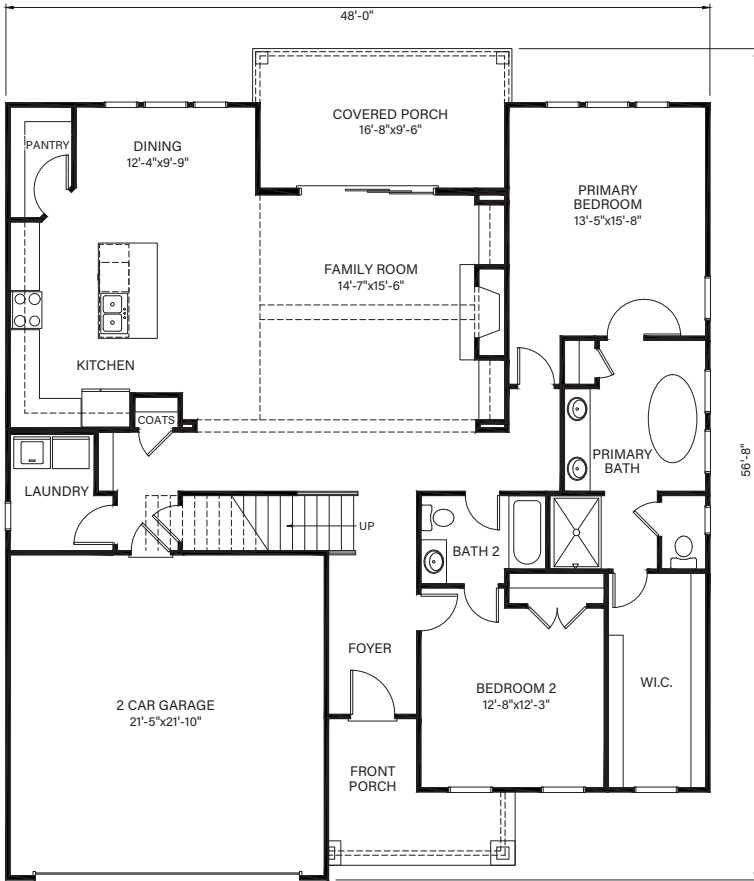

FORT GIBSON

CHESTNUT

MAIN LEVEL

OPTIONAL UPPER LEVEL

Main Level: 2 Bedrooms | 2 Baths

Upper Level: 2 Bedrooms | 1 Bath

Square Footage: 1,776 Main Level; 751 Optional Upper Level

LAKEARROWHEADGA.COM | 770-720-2700