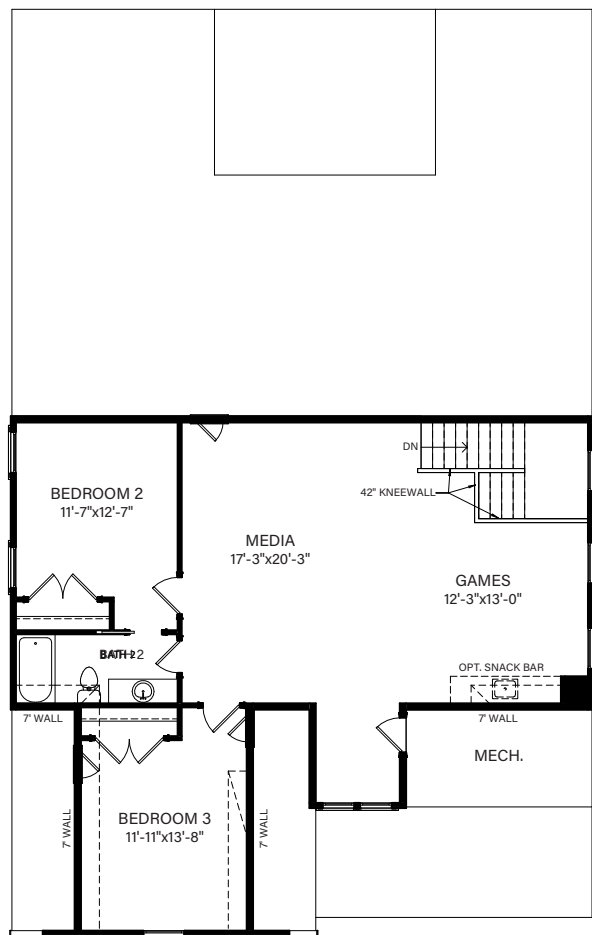

TIMBER RIDGE

GARDNER

**ELEVATION A –
\$5,000 PREMIUM**

MAIN LEVEL

UPPER LEVEL

Main Level: 2 Bedrooms | 2 Baths

Upper Level: 2 Bedrooms | 1 Bath

Square Footage: 1,945 Main Level; 1,063 Upper Level; 3,009 Total

TIMBER RIDGE

GARDNER

ADDITIONAL ELEVATIONS

Main Level: 2 Bedrooms | 2 Baths

Upper Level: 2 Bedrooms | 1 Bath

Square Footage: 1,945 Main Level; 1,063 Upper Level; 3,009 Total

JWCOLLECTION

LAKEARROWHEADGA.COM | 770-720-2700