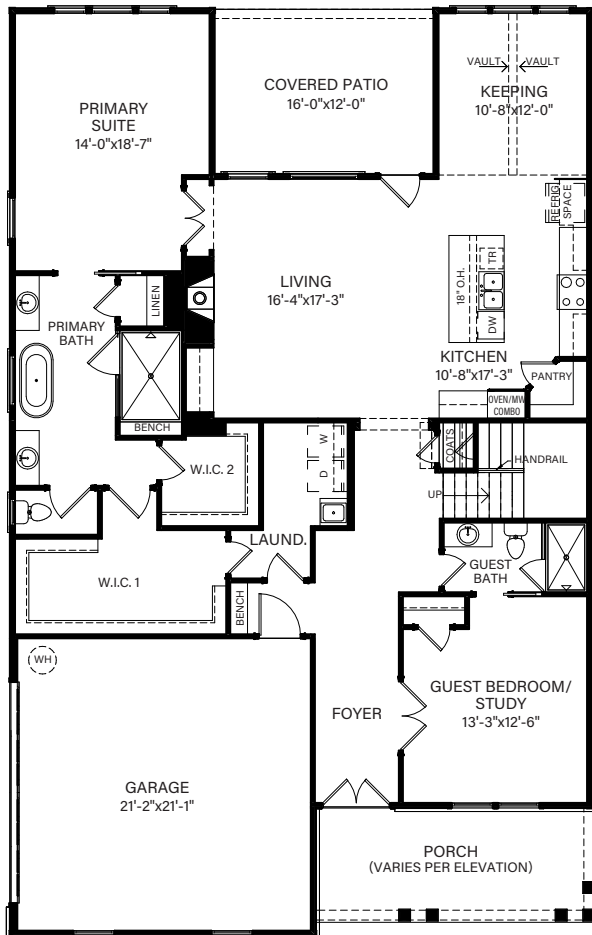

TIMBER RIDGE

GARDNER

**ELEVATION A –
\$5,000 PREMIUM**

MAIN LEVEL

UPPER LEVEL

Main Level: 2 Bedrooms | 2 Baths

Upper Level: 2 Bedrooms | 1 Bath

Square Footage: 1,945 Main Level; 1,063 Upper Level; 3,009 Total

TIMBER RIDGE

GARDNER

ADDITIONAL ELEVATIONS

Main Level: 2 Bedrooms | 2 Baths

Upper Level: 2 Bedrooms | 1 Bath

Square Footage: 1,945 Main Level; 1,063 Upper Level; 3,009 Total

JWCOLLECTION

LAKEARROWHEADGA.COM | 770-720-2700