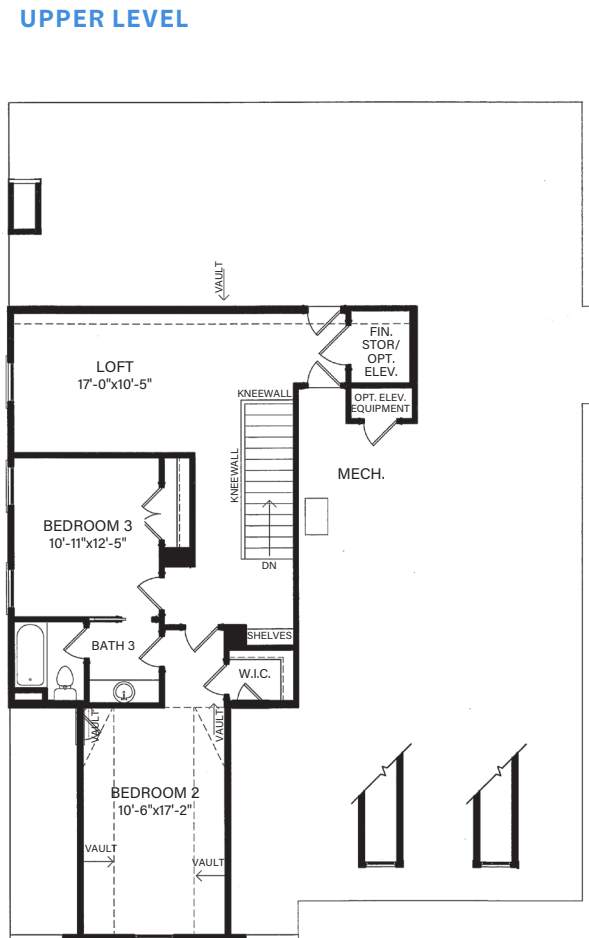

TIMBER RIDGE

GREENDALE

**ELEVATION A —
\$6,000 PREMIUM**

Main Level: 2 Bedrooms | 2 Baths
 Upper Level: 2 Bedrooms | 1 Bath
 Square Footage: 1,871 Main Level; 858 Upper Level; 2,729 Total

JW COLLECTION

LAKEARROWHEADGA.COM | 770-720-2700

Renderings are for illustrative purposes only and may vary in precise detail from the actual plans and standard specifications. Information is believed accurate, but not warranted and is subject to change without notice and at builders discretion. 03-26-26

Square Footage: 1,871 Main Level; 858 Upper Level; 2,729 Total

JW COLLECTION

LAKEARROWHEADGA.COM | 770-720-2700

Renderings are for illustrative purposes only and may vary in precise detail from the actual plans and standard specifications. Information is believed accurate, but not warranted and is subject to change without notice and at builders discretion. 03-26-26