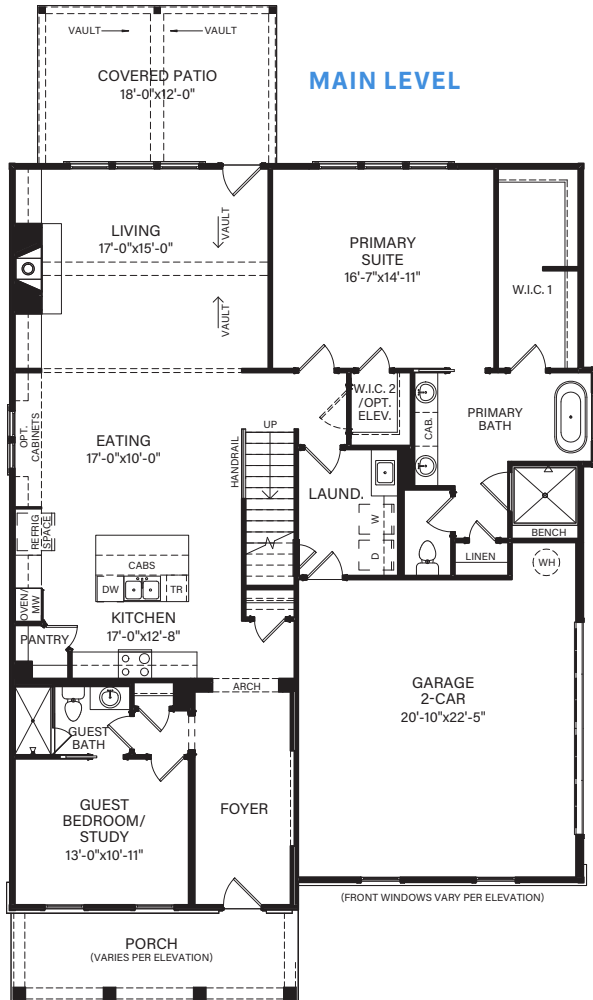

TIMBER RIDGE

GREENDALE

**ELEVATION A —
\$6,000 PREMIUM**

Main Level: 2 Bedrooms | 2 Baths
 Upper Level: 2 Bedrooms | 1 Bath
 Square Footage: 1,871 Main Level; 858 Upper Level; 2,729 Total

JW COLLECTION

LAKEARROWHEADGA.COM | 770-720-2700

Renderings are for illustrative purposes only and may vary in precise detail from the actual plans and standard specifications. Information is believed accurate, but not warranted and is subject to change without notice and at builders discretion. 03-26-26

Square Footage: 1,871 Main Level; 858 Upper Level; 2,729 Total

JW COLLECTION

LAKEARROWHEADGA.COM | 770-720-2700

Renderings are for illustrative purposes only and may vary in precise detail from the actual plans and standard specifications. Information is believed accurate, but not warranted and is subject to change without notice and at builders discretion. 03-26-26