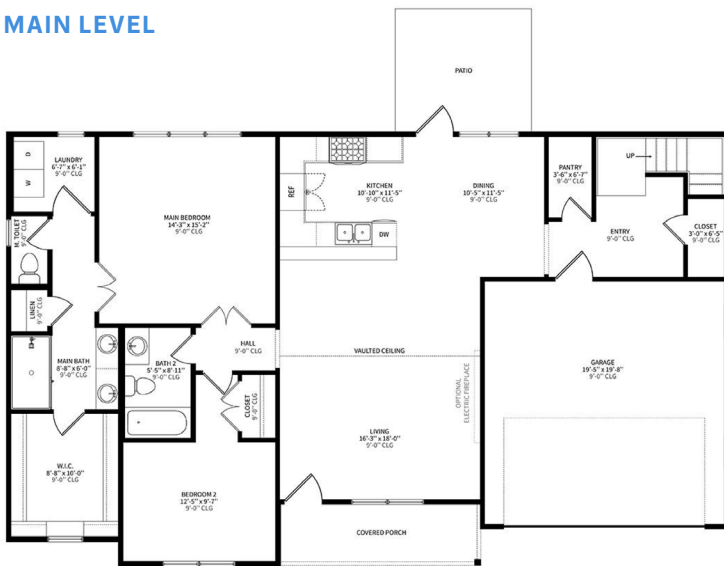

WOODLANDS

ELM

**MAIN LEVEL -
OPTIONAL PATIO**

**UPPER LEVEL -
4TH BEDROOM**

MAIN LEVEL

UPPER LEVEL

Main Level: 2 Bedrooms | 2 Baths

Upper Level: 2 Bedrooms | 1 Bath

Square Footage: 1,390 Main Level; 752 Upper Level; 2,142 Total Heated

LAKEARROWHEADGA.COM | 770-720-2700

Renderings are for illustrative purposes only and may vary in precise detail from the actual plans and standard specifications for Woodlands. Information is believed accurate, but not warranted and is subject to change without notice and at builders discretion. 04-29-26