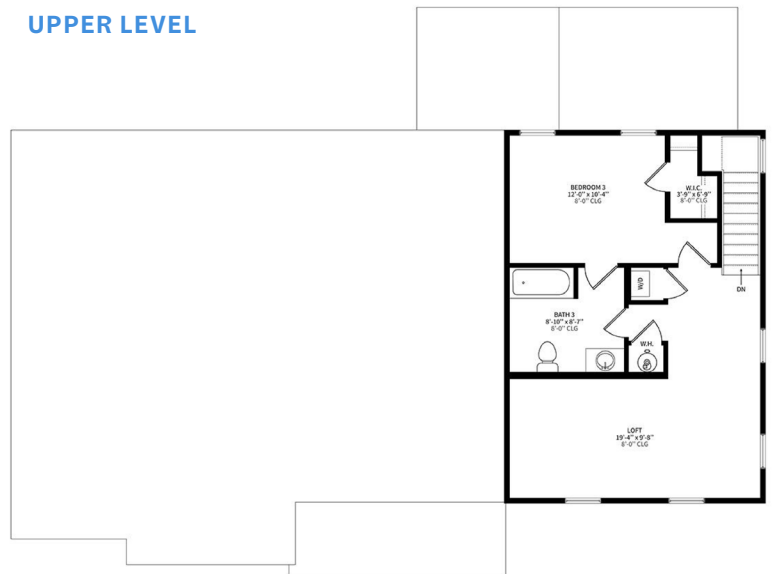

WOODLANDS

ELM

**MAIN LEVEL -
OPTIONAL PATIO**

**UPPER LEVEL -
4TH BEDROOM**

MAIN LEVEL

UPPER LEVEL

Main Level: 2 Bedrooms | 2 Baths

Upper Level: 2 Bedrooms | 1 Bath

Square Footage: 1,390 Main Level; 752 Upper Level; 2,142 Total Heated

LAKEARROWHEADGA.COM | 770-720-2700

Renderings are for illustrative purposes only and may vary in precise detail from the actual plans and standard specifications for Woodlands. Information is believed accurate, but not warranted and is subject to change without notice and at builders discretion. 04-29-26