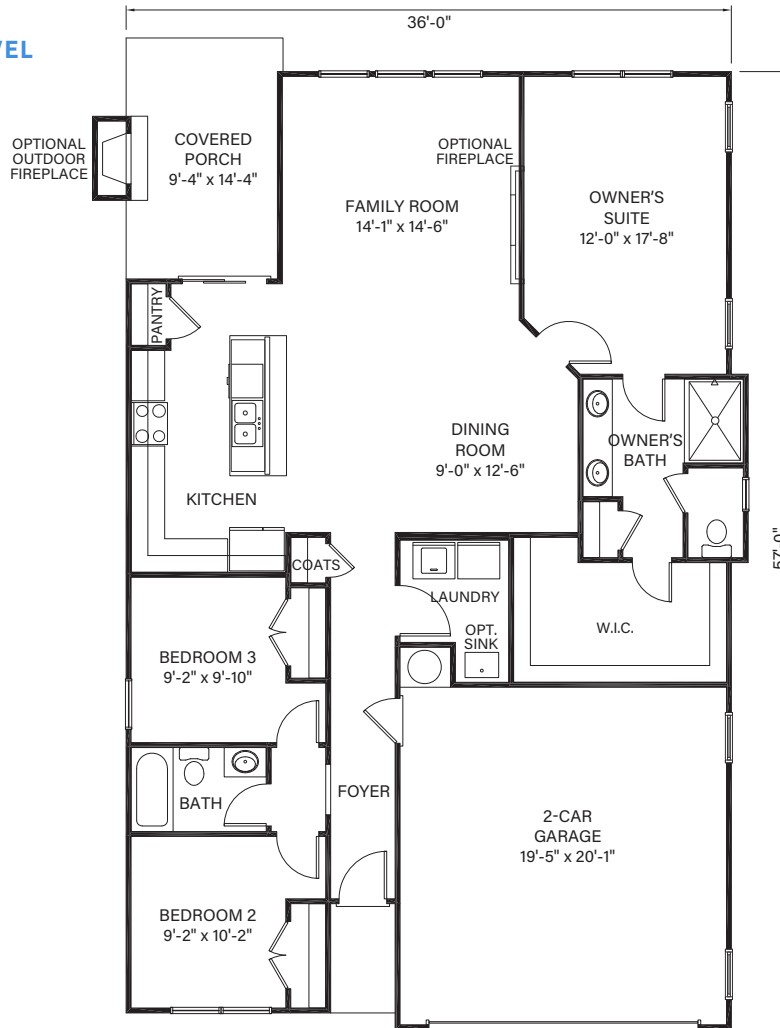

## JUNIPER II A

### MAIN LEVEL

Main Level: 3 Bedrooms | 2 Baths  
Square Footage: 1,501 Main Level

TIH Homes, INC. 

LAKEARROWHEADGA.COM | 770-720-2700

Renderings are for illustrative purposes only and may vary in precise detail from the actual plans and standard specifications for Woodlands. Information is believed accurate, but not warranted and is subject to change without notice and at builders discretion. 05-09-24