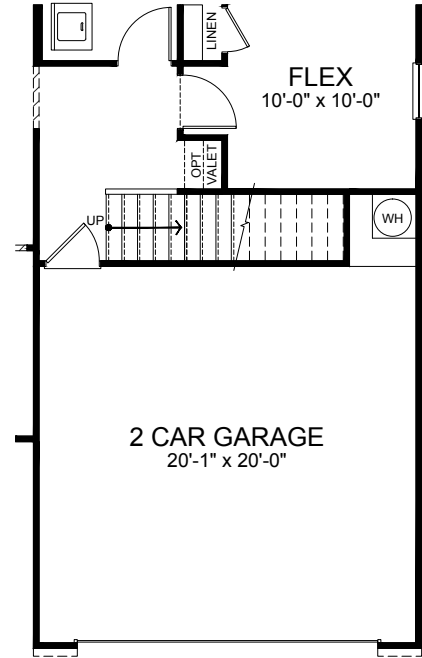

Elevation-“B4”

Elevation-“C5”

The Arlington
One-Story, 2-3 Bedroom, 2-3 Bath, with 2 Car Garage

Stairs at Opt 2nd Floor

ATTIC ACCESS Opt Bed 3 / Bath 3 & Game Room