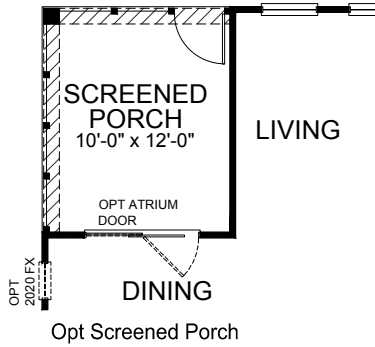

Elevation-“B4”

Elevation-“C5”

The Arlington
One-Story, 2-3 Bedroom, 2-3 Bath, with 2 Car Garage

Stairs at Opt 2nd Floor

ATTIC ACCESS Opt Bed 3 / Bath 3 & Game Room