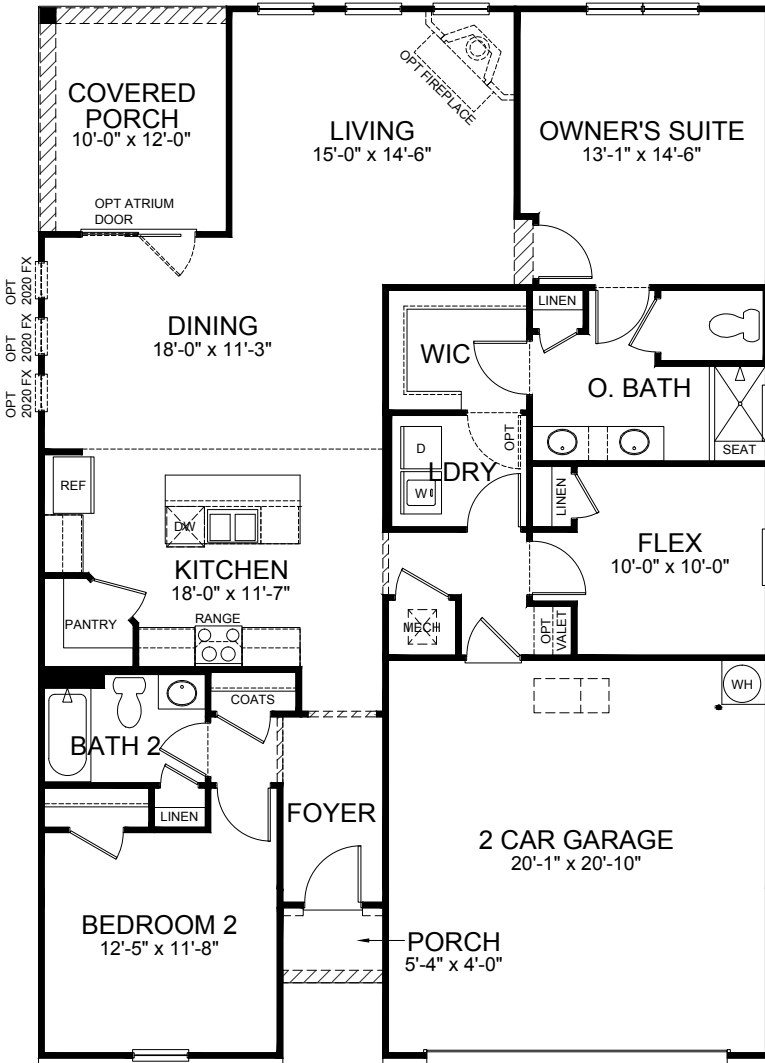

Elevation-“B4”

Elevation-“C5”

The Arlington
One-Story, 2-3 Bedroom, 2-3 Bath, with 2 Car Garage

Stairs at Opt 2nd Floor

ATTIC ACCESS Opt Bed 3 / Bath 3 & Game Room