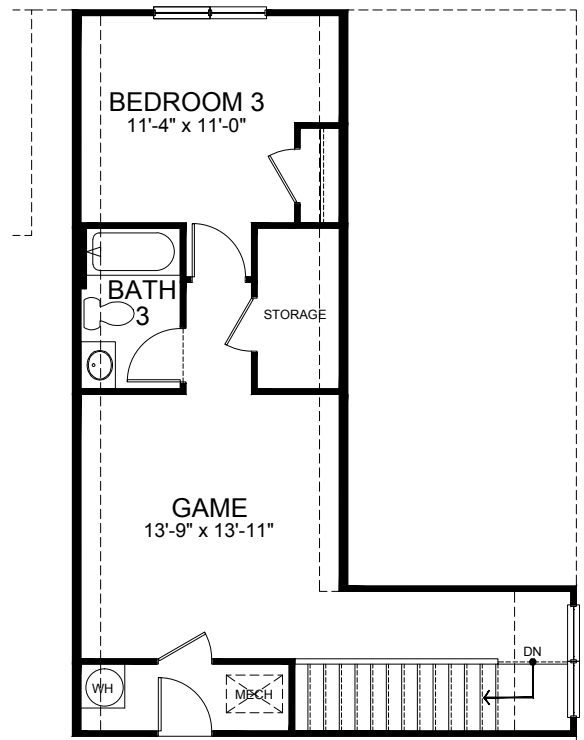

Elevation-“B4”

Elevation-“C5”

The Arlington
One-Story, 2-3 Bedroom, 2-3 Bath, with 2 Car Garage

Stairs at Opt 2nd Floor

ATTIC ACCESS Opt Bed 3 / Bath 3 & Game Room