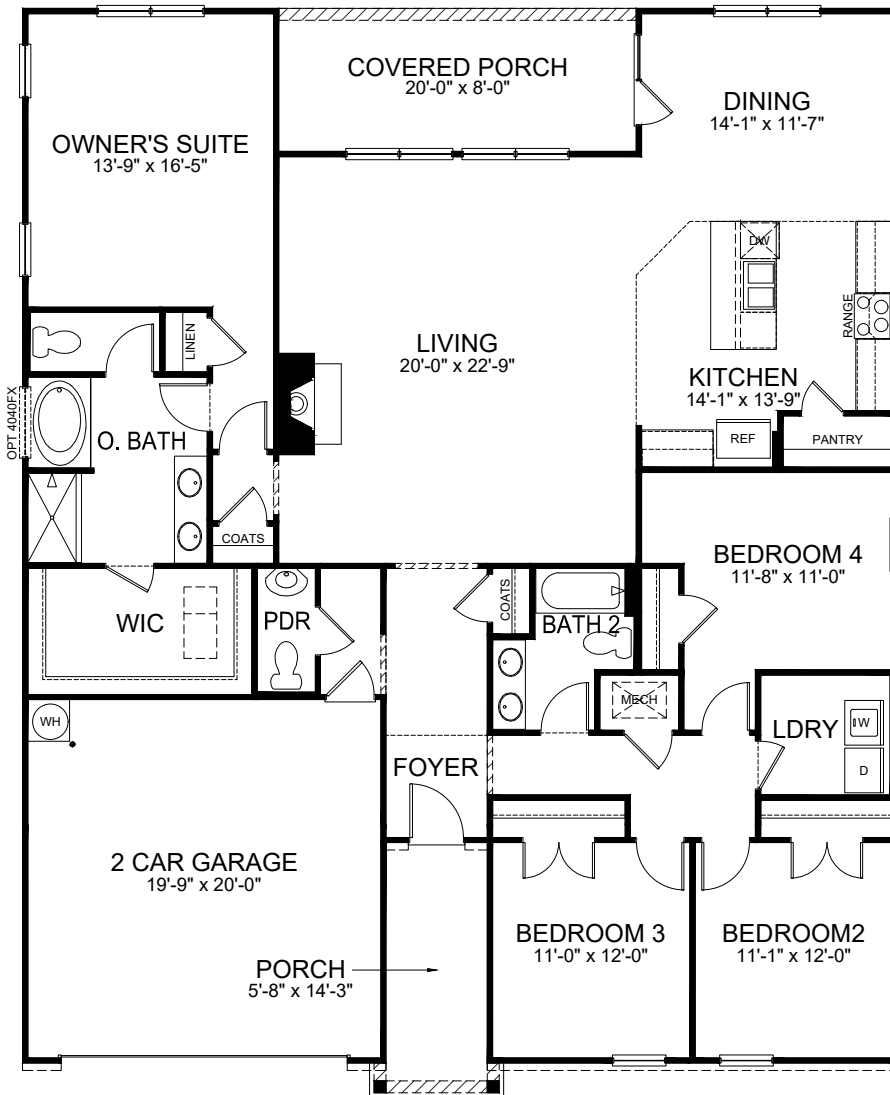

## **The Deauville**

One-Story, 4 Bedroom, 2.5 Bath, with 2 Car Garage

**Elevation B3**

**Elevation C6**

## **The Deauville**

One-Story, 4 Bedroom, 2.5 Bath, with 2 Car Garage

FIRST FLOOR

Opt Bonus Room

Opt. Flex room ILO Bedroom 4  
(Not available on basement)