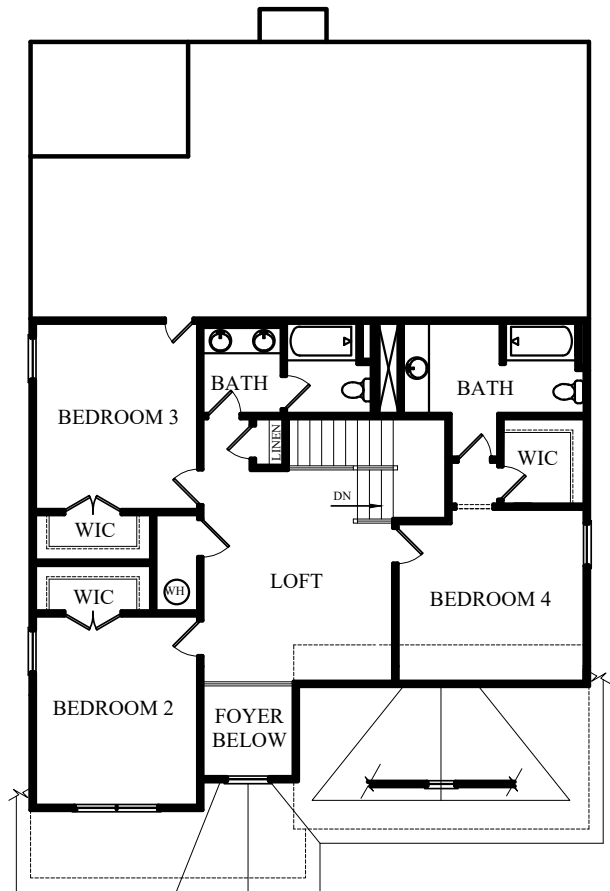

**Elevation A**

**Elevation B**

**Elevation C**

**The Windsor**  
Two Story - 4 Bedroom - 3.5 Bath - 2 Car Garage

D.R. Horton is an Equal Housing Opportunity Builder. Home and community information, including pricing, included features, terms, availability and amenities, are subject to change and prior sale at any time without notice or obligation. Pictures, photographs, colors, features, and sizes are for illustration purposes only and will vary from the homes as built. Square footage dimensions are approximate.

*First Floor Plan*

*Optional Stairs to Bsmt.*

*Second Floor Plan*

D.R. Horton is an Equal Housing Opportunity Builder. Home and community information, including pricing, included features, terms, availability and amenities, are subject to change and prior sale at any time without notice or obligation. Pictures, photographs, colors, features, and sizes are for illustration purposes only and will vary from the homes as built. Square footage dimensions are approximate.