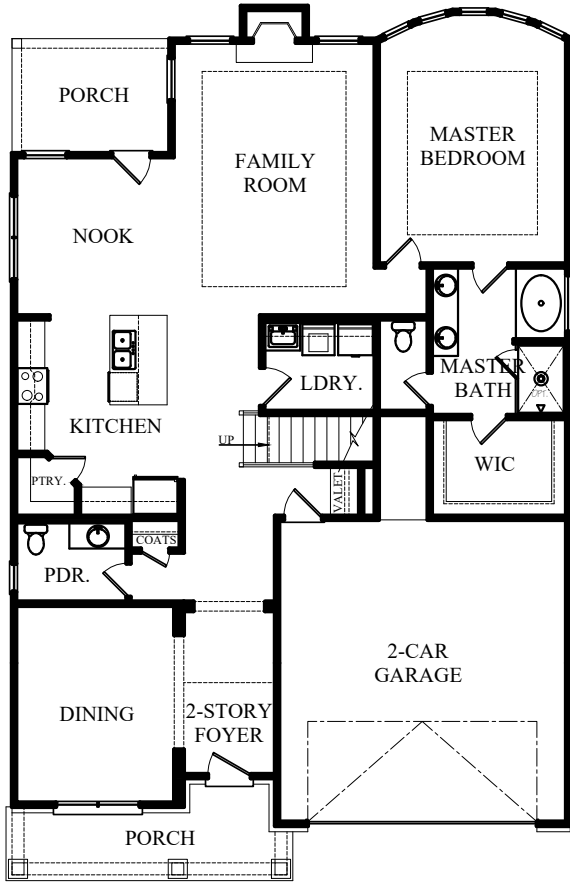

**Elevation A**

**Elevation B**

**Elevation C**

**The Windsor**  
Two Story - 4 Bedroom - 3.5 Bath - 2 Car Garage

D.R. Horton is an Equal Housing Opportunity Builder. Home and community information, including pricing, included features, terms, availability and amenities, are subject to change and prior sale at any time without notice or obligation. Pictures, photographs, colors, features, and sizes are for illustration purposes only and will vary from the homes as built. Square footage dimensions are approximate.

*First Floor Plan*

*Optional Stairs to Bsmt.*

*Second Floor Plan*

D.R. Horton is an Equal Housing Opportunity Builder. Home and community information, including pricing, included features, terms, availability and amenities, are subject to change and prior sale at any time without notice or obligation. Pictures, photographs, colors, features, and sizes are for illustration purposes only and will vary from the homes as built. Square footage dimensions are approximate.