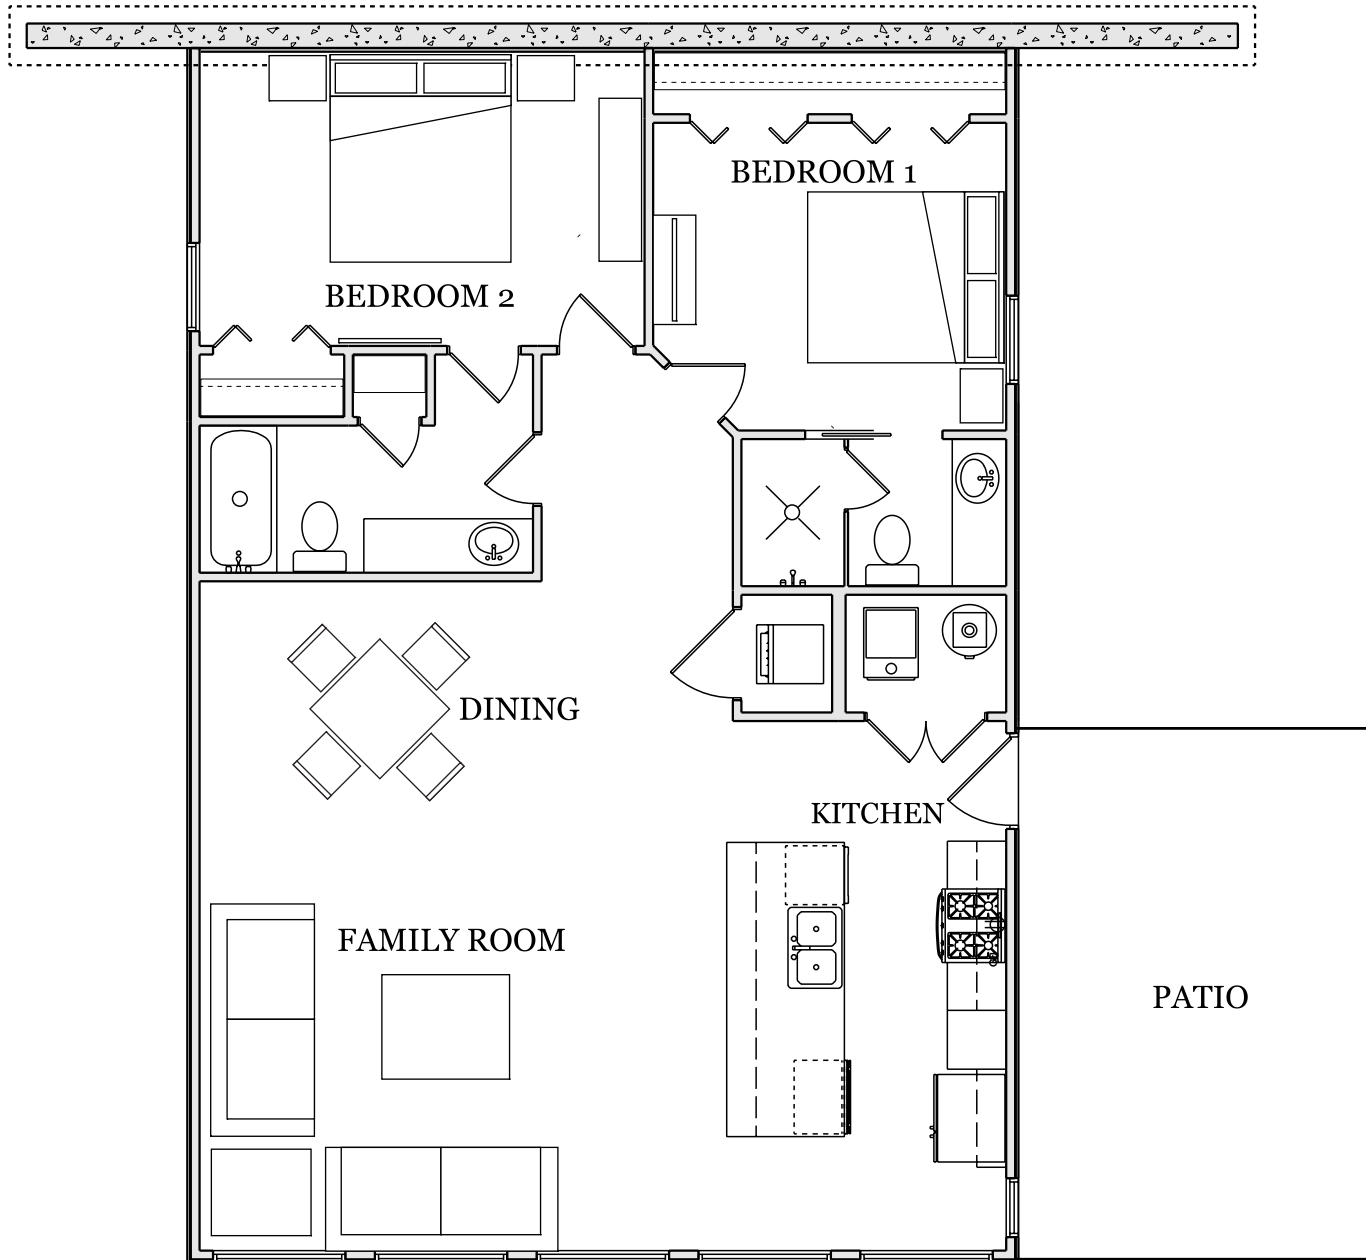

ISLE MARINA PARC

LAKE ARROWHEAD

CALL: 770-720-2700

SQUARE FOOTAGE: 1176 SQ FT

REZIDE PROPERTIES
JUST LIVE BETTER

All renderings are artist conceptions. Information is subject to changes, omissions and errors without notice. All is believed to be accurate, but is not warranted. Please consult with our Sales Professional Team for details.