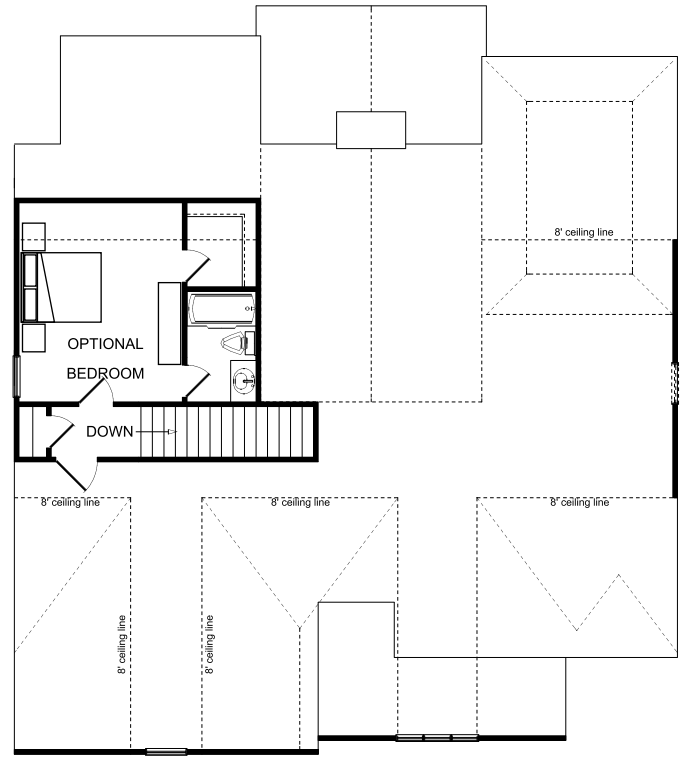

# DOGWOOD II

Lake Arrowhead Communities

CALL: 770-720-2700

Total Square Footage: 2268 sq ft.

MAIN LEVEL

UPPER OPTIONAL LEVEL

All renderings are artist conceptions. Information is subject to changes, omissions and errors without notice. All is believed to be accurate, but is not warranted. The total square footage is based on the main level & upper optional level. Please consult with our Sales Professional Team for details.