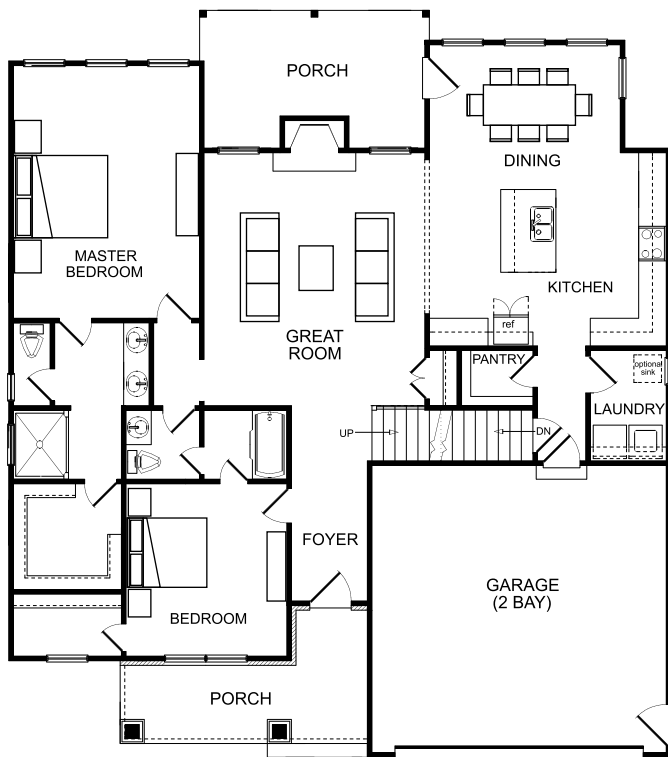

# DOGWOOD II

Lake Arrowhead Communities

CALL: 770-720-2700

Total Square Footage: 2268 sq ft.

MAIN LEVEL

UPPER OPTIONAL LEVEL

All renderings are artist conceptions. Information is subject to changes, omissions and errors without notice. All is believed to be accurate, but is not warranted. The total square footage is based on the main level & upper optional level. Please consult with our Sales Professional Team for details.