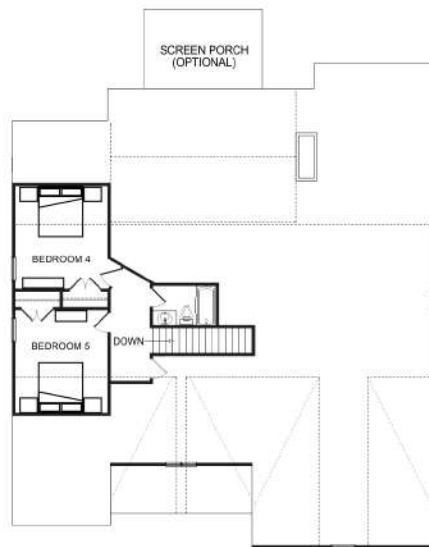

# HICKORY II

Lake Arrowhead Communities

CALL: 770-720-2700

Total Square Footage: 4036 sq ft.

MAIN LEVEL

UPPER OPTIONAL LEVEL

LOWER OPTIONAL LEVEL

All renderings are artist conceptions. Information is subject to changes, omissions and errors without notice. All is believed to be accurate, but is not warranted. The total square footage is based on the main level & upper optional level. Please consult with our Sales Professional Team for details.