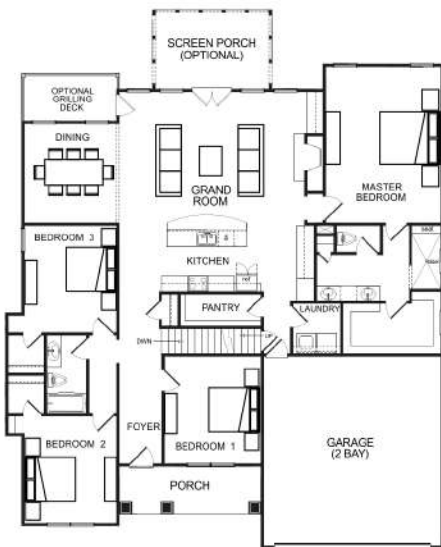

# HICKORY II

Lake Arrowhead Communities

CALL: 770-720-2700

Total Square Footage: 4036 sq ft.

MAIN LEVEL

UPPER OPTIONAL LEVEL

LOWER OPTIONAL LEVEL

All renderings are artist conceptions. Information is subject to changes, omissions and errors without notice. All is believed to be accurate, but is not warranted. The total square footage is based on the main level & upper optional level. Please consult with our Sales Professional Team for details.