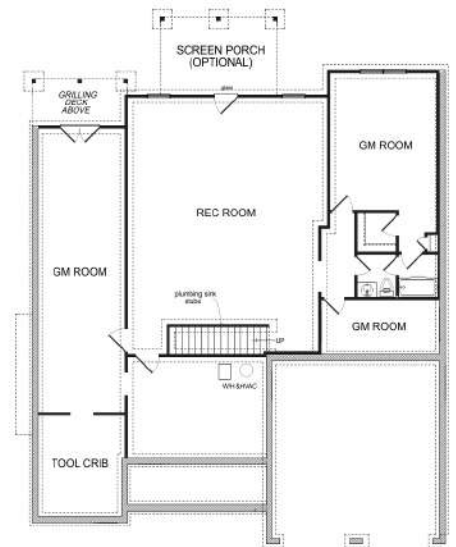

# HICKORY II

Lake Arrowhead Communities

CALL: 770-720-2700

Total Square Footage: 4036 sq ft.

MAIN LEVEL

UPPER OPTIONAL LEVEL

LOWER OPTIONAL LEVEL

All renderings are artist conceptions. Information is subject to changes, omissions and errors without notice. All is believed to be accurate, but is not warranted. The total square footage is based on the main level & upper optional level. Please consult with our Sales Professional Team for details.