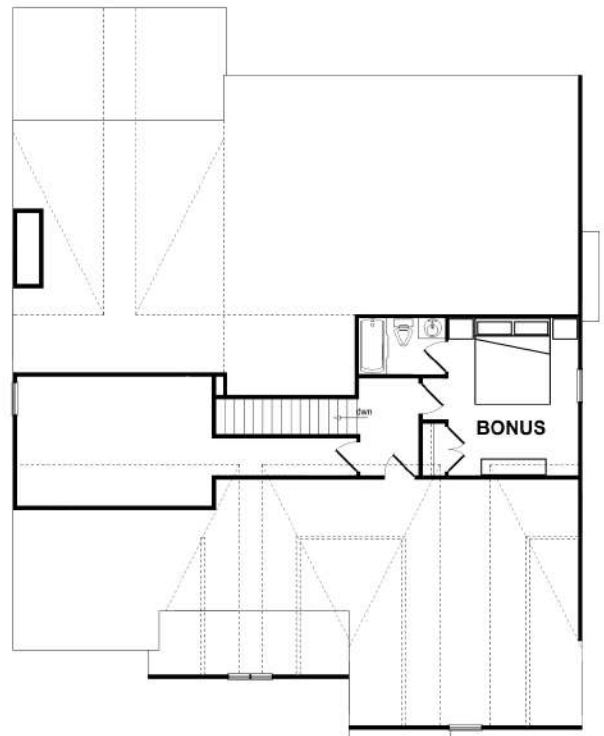

HAWTHORNE

Lake Arrowhead Communities

CALL: 770-720-2700

Total Square Footage: 2657 sq ft.

MAIN LEVEL

UPPER OPTIONAL LEVEL

All renderings are artist conceptions. Information is subject to changes, omissions and errors without notice. All is believed to be accurate, but is not warranted. The total square footage is based on the main level & upper optional level. Please consult with our Sales Professional Team for details.