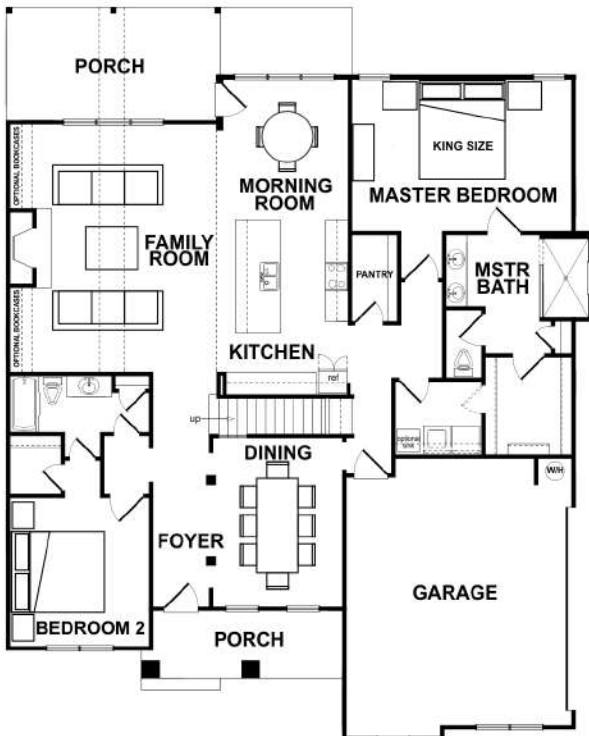

HAWTHORNE

Lake Arrowhead Communities

CALL: 770-720-2700

Total Square Footage: 2657 sq ft.

MAIN LEVEL

UPPER OPTIONAL LEVEL

All renderings are artist conceptions. Information is subject to changes, omissions and errors without notice. All is believed to be accurate, but is not warranted. The total square footage is based on the main level & upper optional level. Please consult with our Sales Professional Team for details.