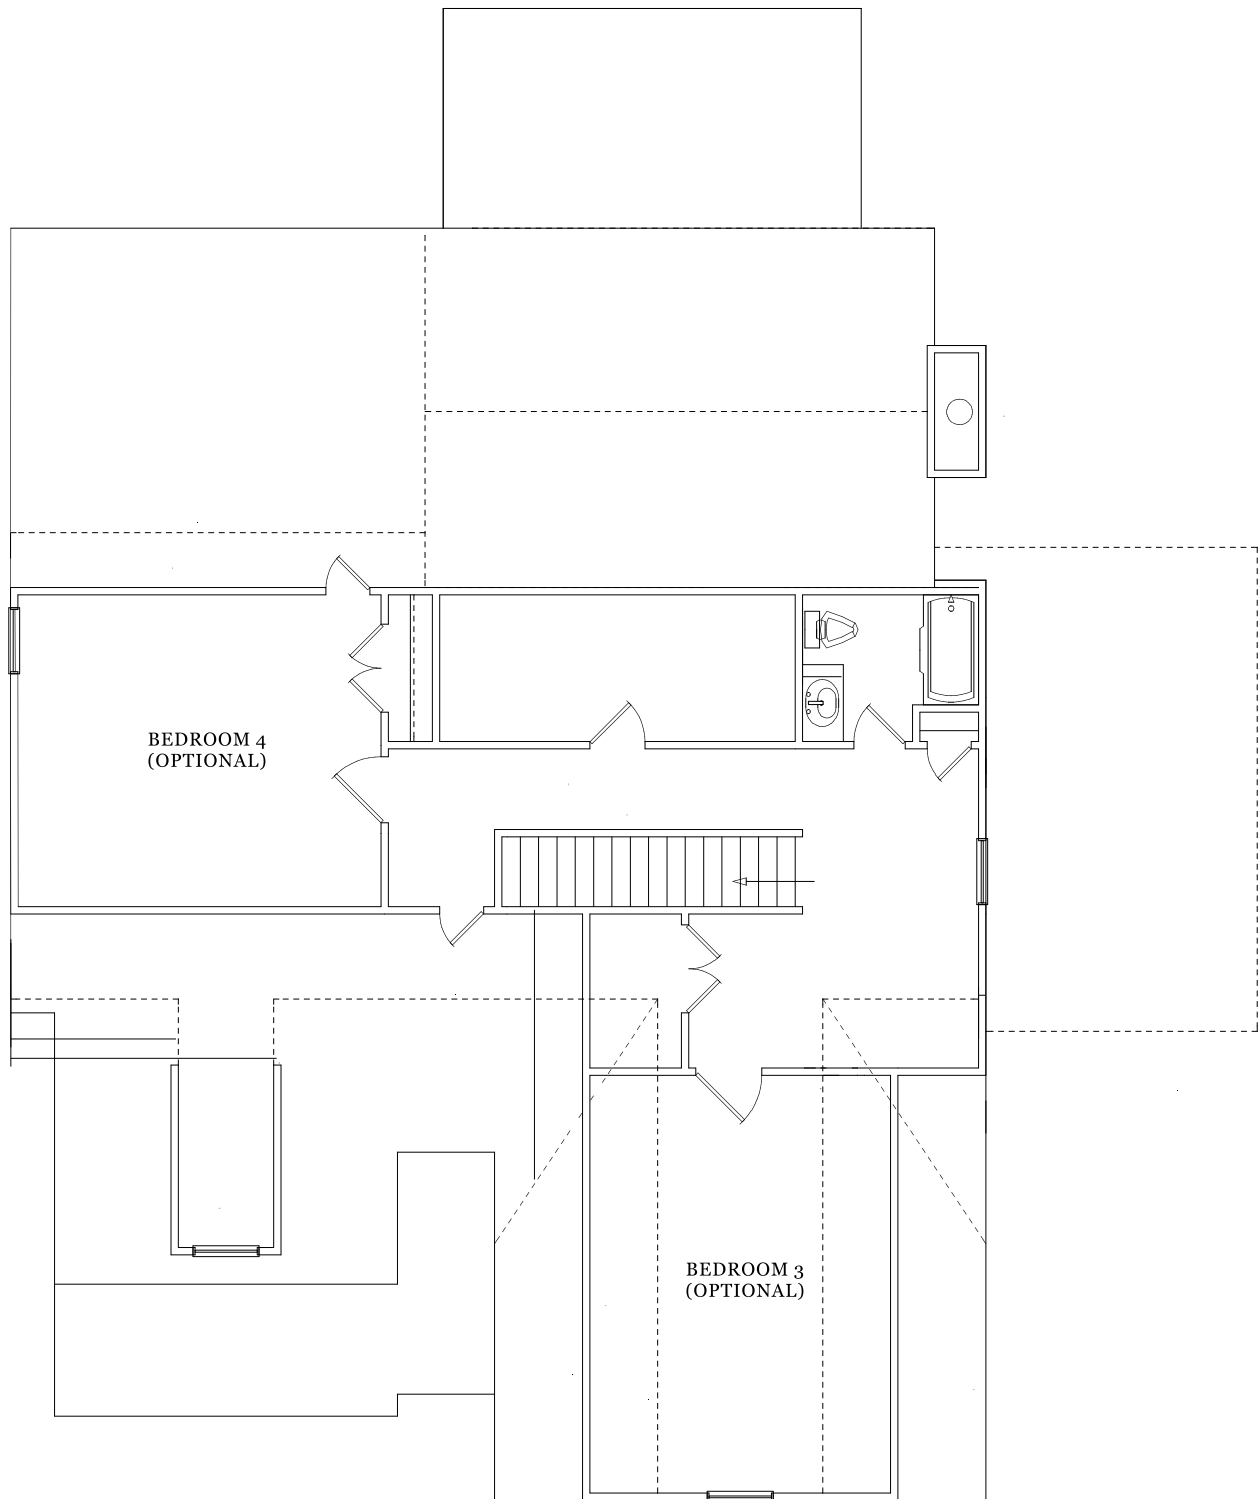

RED BUD 40 II

CALL: 770-720-2700

LAKE ARROWHEAD

MAIN LEVEL

SQUARE FOOTAGE: 1772 SQ FT

All renderings are artist conceptions. Information is subject to changes, omissions and errors without notice. All is believed to be accurate, but is not warranted. The total square footage is based on the main level & upper optional level. Please consult with our Sales Professional Team for details.

RED BUD 40 II

CALL: 770-720-2700

LAKE ARROWHEAD

UPPER LEVEL

OPTIONAL SQUARE FOOTAGE: 902 SQ FT

All renderings are artist conceptions. Information is subject to changes, omissions and errors without notice. All is believed to be accurate, but is not warranted. The total square footage is based on the main level & upper optional level. Please consult with our Sales Professional Team for details.