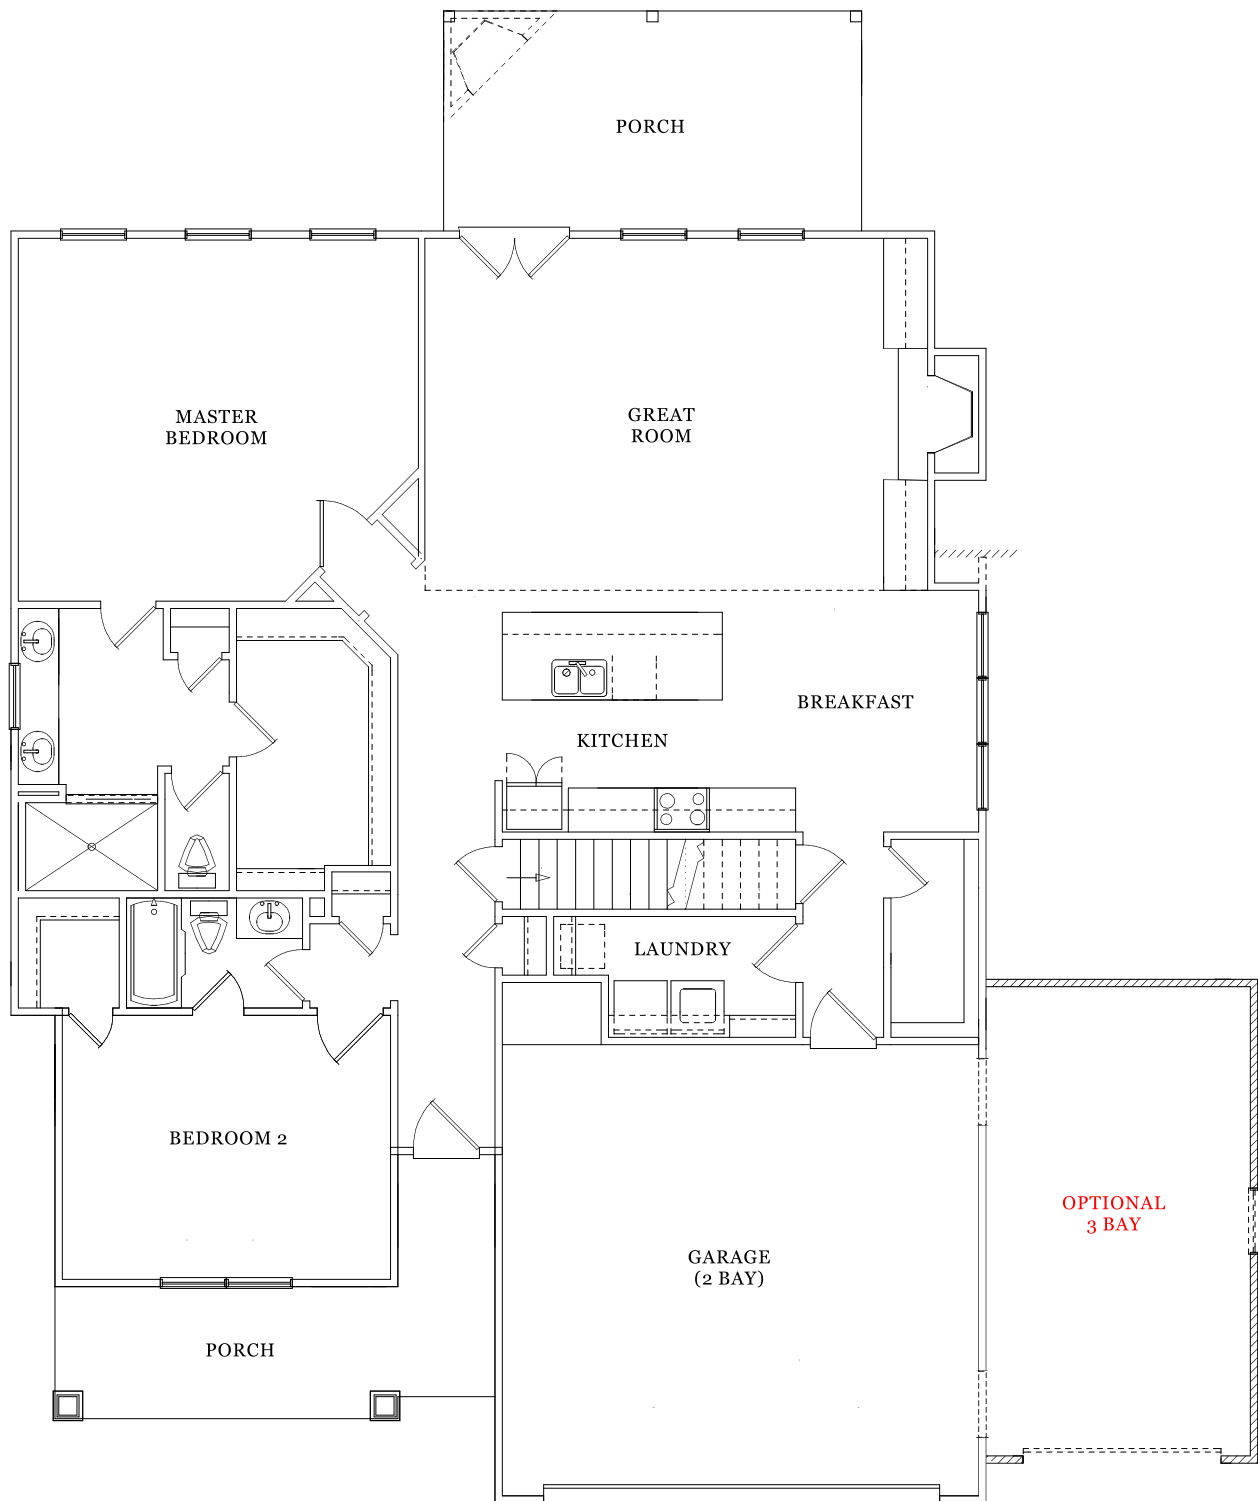

RED BUD 40 II

CALL: 770-720-2700

LAKE ARROWHEAD

All renderings are artist conceptions. Information is subject to changes, omissions and errors without notice. All is believed to be accurate, but is not warranted. The total square footage is based on the main level & upper optional level. Please consult with our Sales Professional Team for details.

RED BUD 40 II

CALL: 770-720-2700

LAKE ARROWHEAD

MAIN LEVEL

SQUARE FOOTAGE: 1772 SQ FT

All renderings are artist conceptions. Information is subject to changes, omissions and errors without notice. All is believed to be accurate, but is not warranted. The total square footage is based on the main level & upper optional level. Please consult with our Sales Professional Team for details.

RED BUD 40 II

CALL: 770-720-2700

LAKE ARROWHEAD

UPPER LEVEL

OPTIONAL SQUARE FOOTAGE: 902 SQ FT

All renderings are artist conceptions. Information is subject to changes, omissions and errors without notice. All is believed to be accurate, but is not warranted. The total square footage is based on the main level & upper optional level. Please consult with our Sales Professional Team for details.