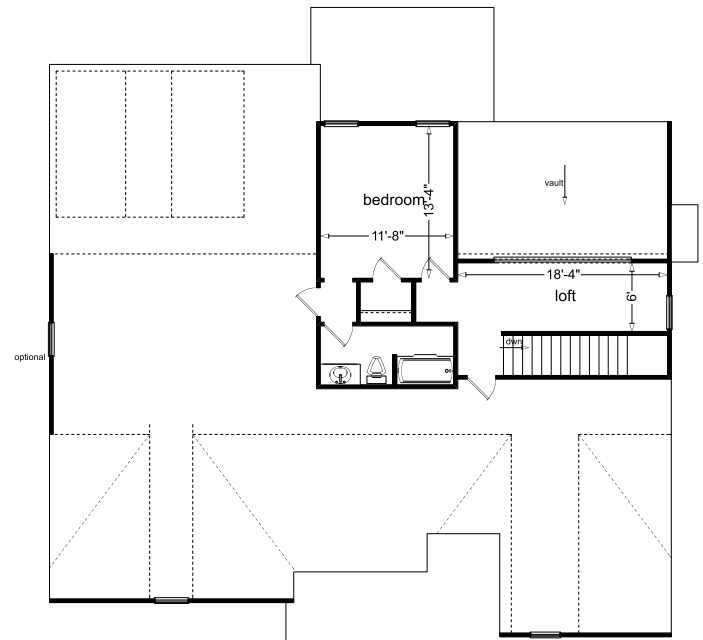

WILLOW II

LAKE ARROWHEAD

CALL: 770-720-2700

SQUARE FOOTAGE: 2315 SQ FT

MAIN LEVEL

UPPER OPTIONAL LEVEL

All renderings are artist conceptions. Information is subject to changes, omissions and errors without notice. All is believed to be accurate, but is not warranted. The total square footage is based on the main level & upper optional level. Please consult with our Sales Professional Team for details.