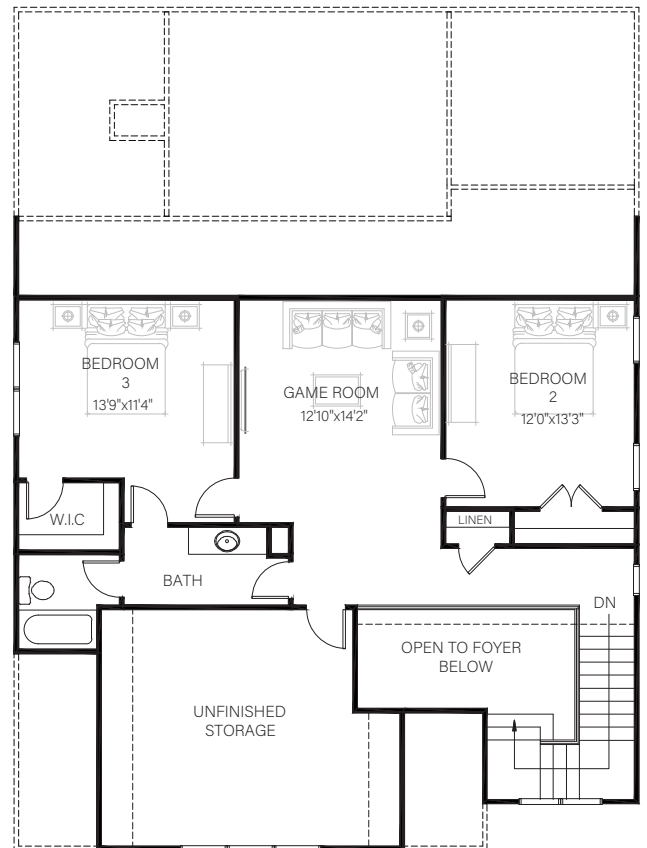

HIGHLANDS VISTA

SPRUCE

MAIN LEVEL

UPPER LEVEL

Main Level: 1 Bedroom | 1.5 Baths

Optional Upper Level: 2 Bedrooms | 1 Bath

Square Footage: 2,293 Total (1,469 Main Level; 824 Upper Level)

LAKEARROWHEADGA.COM | 770-720-2700