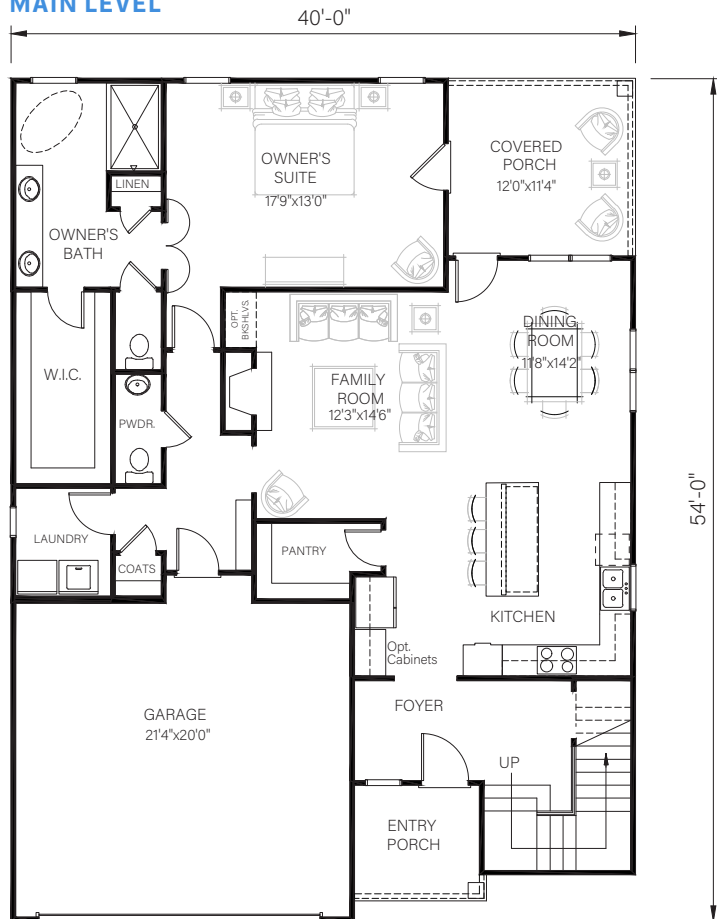

HIGHLANDS VISTA

SPRUCE

MAIN LEVEL

UPPER LEVEL

Main Level: 1 Bedroom | 1.5 Baths

Optional Upper Level: 2 Bedrooms | 1 Bath

Square Footage: 2,293 Total (1,469 Main Level; 824 Upper Level)

LAKEARROWHEADGA.COM | 770-720-2700

Renderings are for illustrative purposes only and may vary in precise detail from the actual Plans and Standard Specifications for Highlands Vista, Unit 10. Galvanized Roofs over garages are optional based on availability of product. Information is subject to change without notice and at builders discretion. 10-3-22