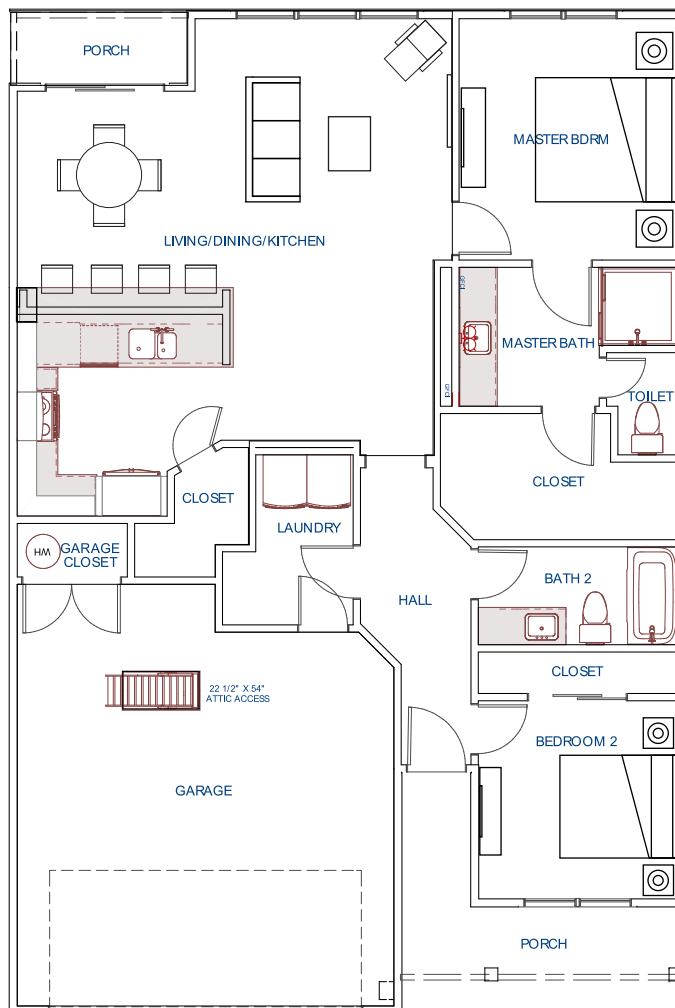

SAGE

LAKE ARROWHEAD

CALL: 770-720-2700

SQUARE FOOTAGE: 1200 SQ FT

REZIDE PROPERTIES

JUST LIVE BETTER

EQUAL HOUSING OPPORTUNITY

All renderings are artist conceptions. Information is subject to changes, omissions and errors without notice. All is believed to be accurate, but is not warranted. The total square footage is based on the main level & upper optional level. Please consult with our Sales Professional Team for details.