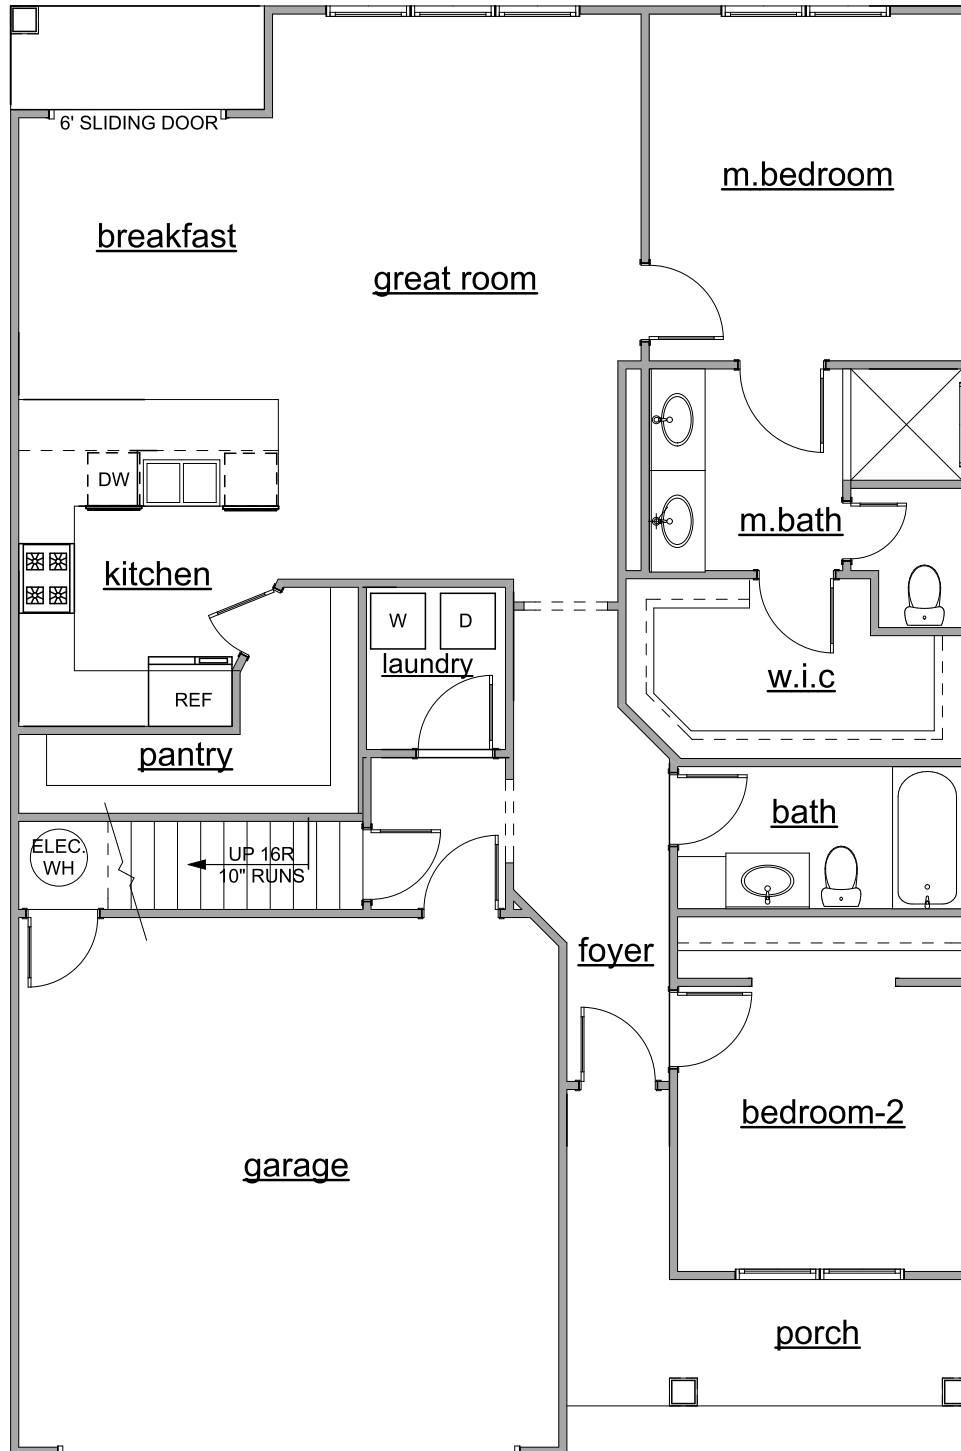

SAGE A

LAKE ARROWHEAD

CALL: 770-720-2700

OVERALL SQUARE FOOTAGE: 1758 SQ FT

REZIDE PROPERTIES

JUST LIVE BETTER

EQUAL HOUSING OPPORTUNITY

All renderings are artist conceptions. Information is subject to changes, omissions and errors without notice. All is believed to be accurate, but is not warranted. The total square footage is based on the main level & upper optional level. Please consult with our Sales Professional Team for details.

SAGE A

LAKE ARROWHEAD

CALL: 770-720-2700

SQUARE FOOTAGE: 1263 SQ FT

MAIN LEVEL

SQUARE FOOTAGE: 1263 SQ FT

REZIDE PROPERTIES

JUST LIVE BETTER