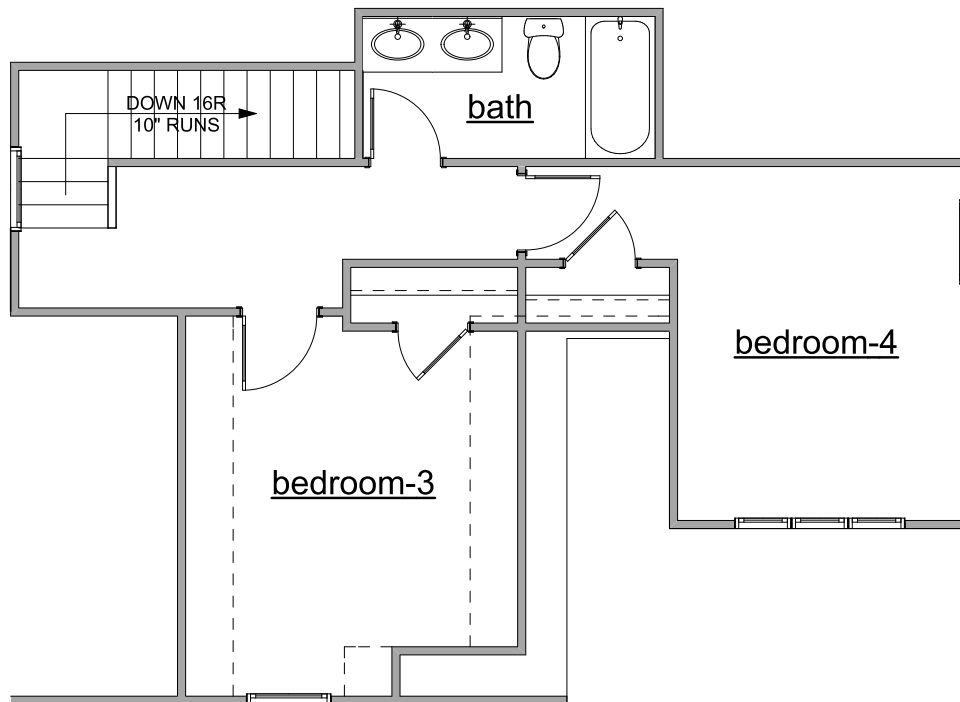

EQUAL HOUSING OPPORTUNITY

SAGE A

LAKE ARROWHEAD

CALL: 770-720-2700

SQUARE FOOTAGE: 495 SQ FT

OPTIONAL UPPER LEVEL SQUARE FOOTAGE: 495 SQ FT

All renderings are artist conceptions. Information is subject to changes, omissions and errors without notice. All is believed to be accurate, but is not warranted. The total square footage is based on the main level & upper optional level. Please consult with our Sales Professional Team for details.