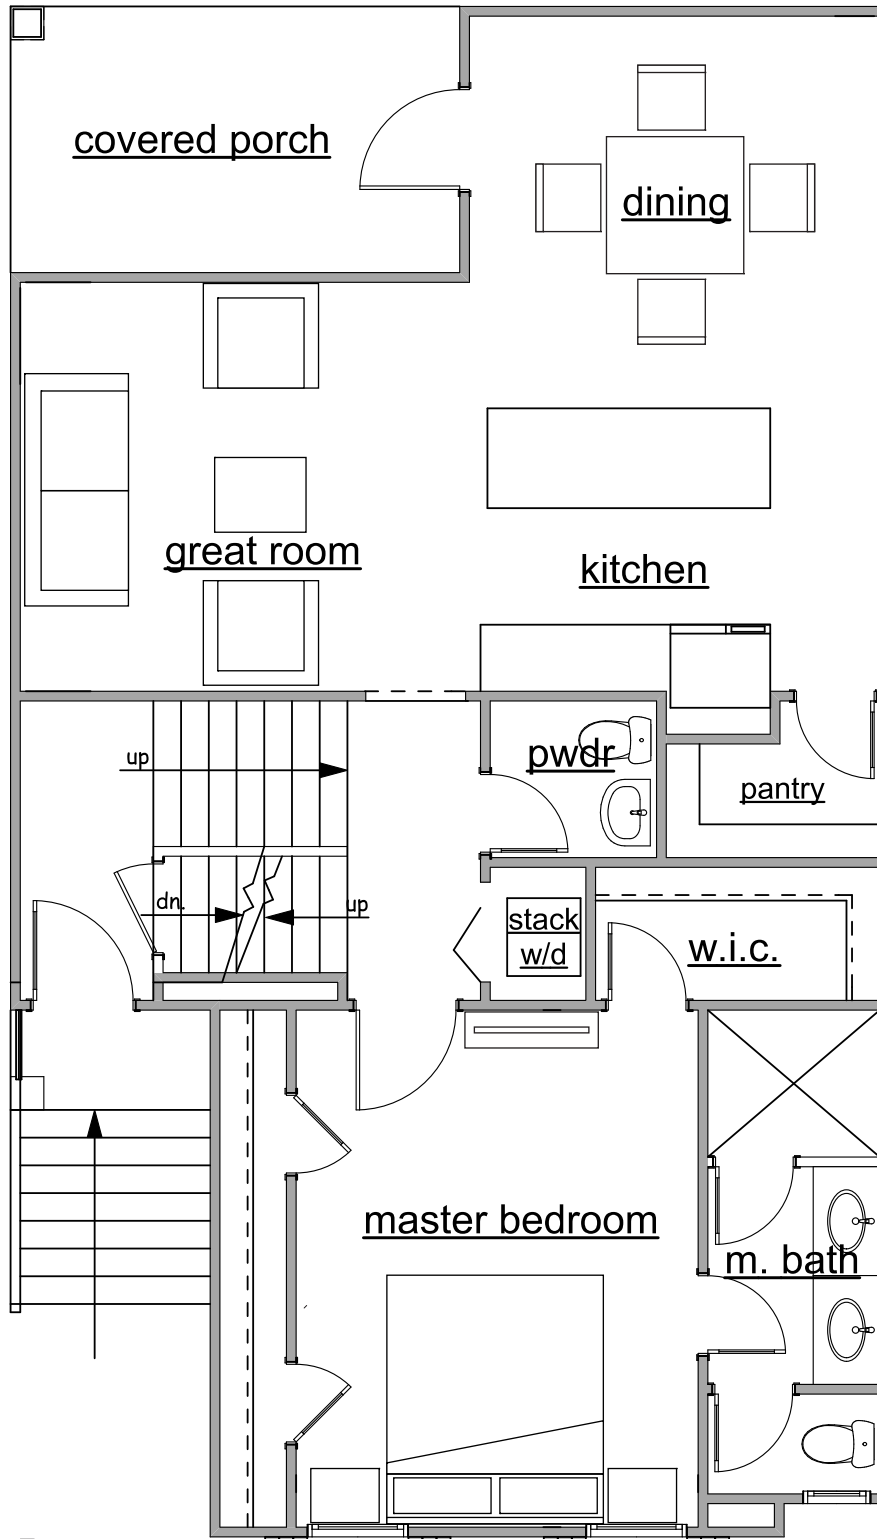

HOLLY

LAKE ARROWHEAD

CALL: 770-720-2700

OVERALL SQUARE FOOTAGE: 1700 SQ FT

REZIDE PROPERTIES

JUST LIVE BETTER

EQUAL HOUSING
OPPORTUNITY

All renderings are artist conceptions. Information is subject to changes, omissions and errors without notice. All is believed to be accurate, but is not warranted. The total square footage is based on the main level & upper optional level. Please consult with our Sales Professional Team for details.

HOLLY

CALL: 770-720-2700

LAKE ARROWHEAD

OVERALL SQUARE FOOTAGE: 1700 SQ FT

REZIDE PROPERTIES

JUST LIVE BETTER

All renderings are artist conceptions. Information is subject to changes, omissions and errors without notice. All is believed to be accurate, but is not warranted. The total square footage is based on the main level & upper optional level. Please consult with our Sales Professional Team for details.

MAIN LEVEL

REZIDE PROPERTIES

JUST LIVE BETTER

EQUAL HOUSING OPPORTUNITY

All renderings are artist conceptions. Information is subject to changes, omissions and errors without notice. All is believed to be accurate, but is not warranted. The total square footage is based on the main level & upper optional level. Please consult with our Sales Professional Team for details.