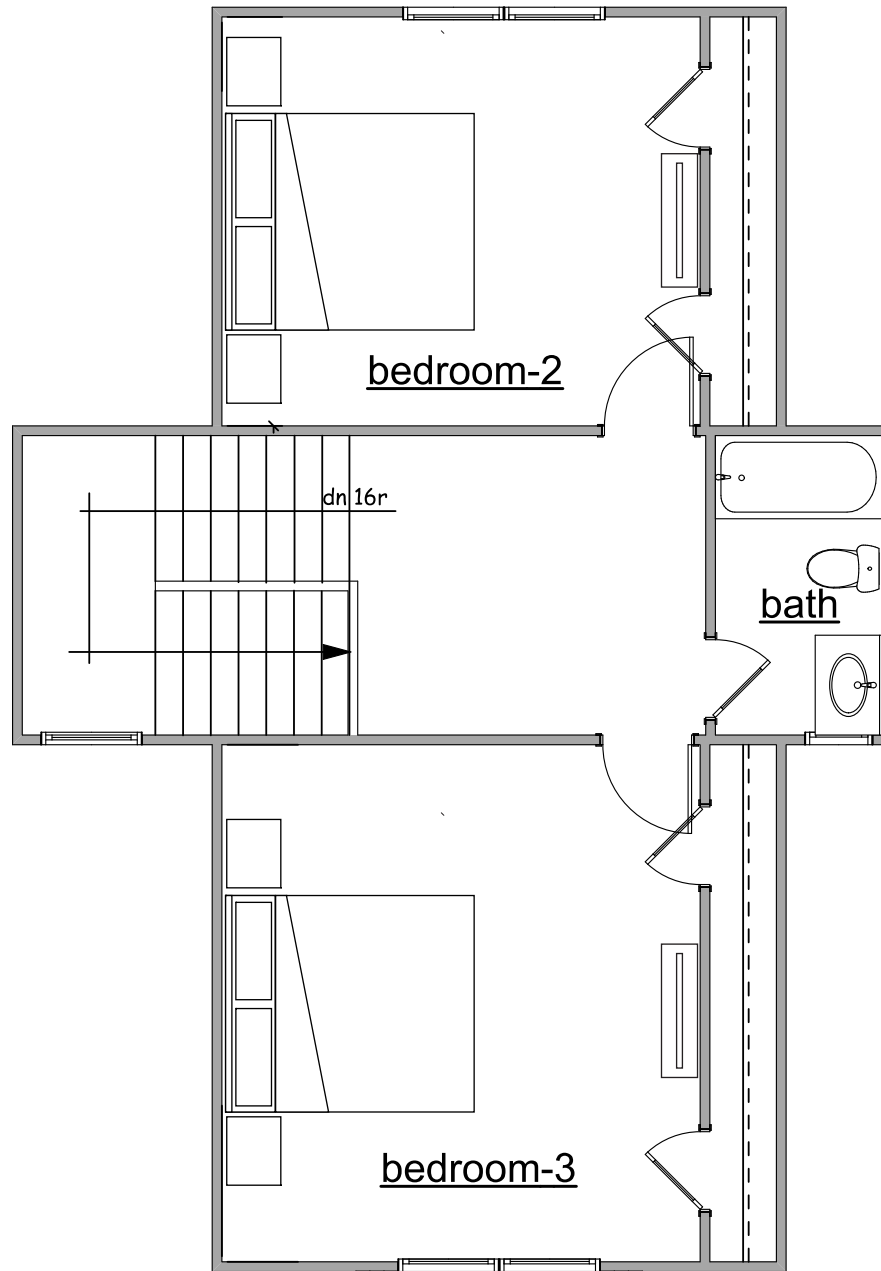

HOLLY

LAKE ARROWHEAD

CALL: 770-720-2700

OVERALL SQUARE FOOTAGE: 1700 SQ FT

REZIDE PROPERTIES

JUST LIVE BETTER

EQUAL HOUSING
OPPORTUNITY

All renderings are artist conceptions. Information is subject to changes, omissions and errors without notice. All is believed to be accurate, but is not warranted. The total square footage is based on the main level & upper optional level. Please consult with our Sales Professional Team for details.

HOLLY

CALL: 770-720-2700

LAKE ARROWHEAD

OVERALL SQUARE FOOTAGE: 1700 SQ FT

REZIDE PROPERTIES

JUST LIVE BETTER

All renderings are artist conceptions. Information is subject to changes, omissions and errors without notice. All is believed to be accurate, but is not warranted. The total square footage is based on the main level & upper optional level. Please consult with our Sales Professional Team for details.

MAIN LEVEL

REZIDE PROPERTIES

JUST LIVE BETTER

EQUAL HOUSING OPPORTUNITY

All renderings are artist conceptions. Information is subject to changes, omissions and errors without notice. All is believed to be accurate, but is not warranted. The total square footage is based on the main level & upper optional level. Please consult with our Sales Professional Team for details.

HOLLY

CALL: 770-720-2700

LAKE ARROWHEAD

OVERALL SQUARE FOOTAGE: 1700 SQ FT

UPPER LEVEL

REZIDE PROPERTIES

JUST LIVE BETTER

EQUAL HOUSING OPPORTUNITY