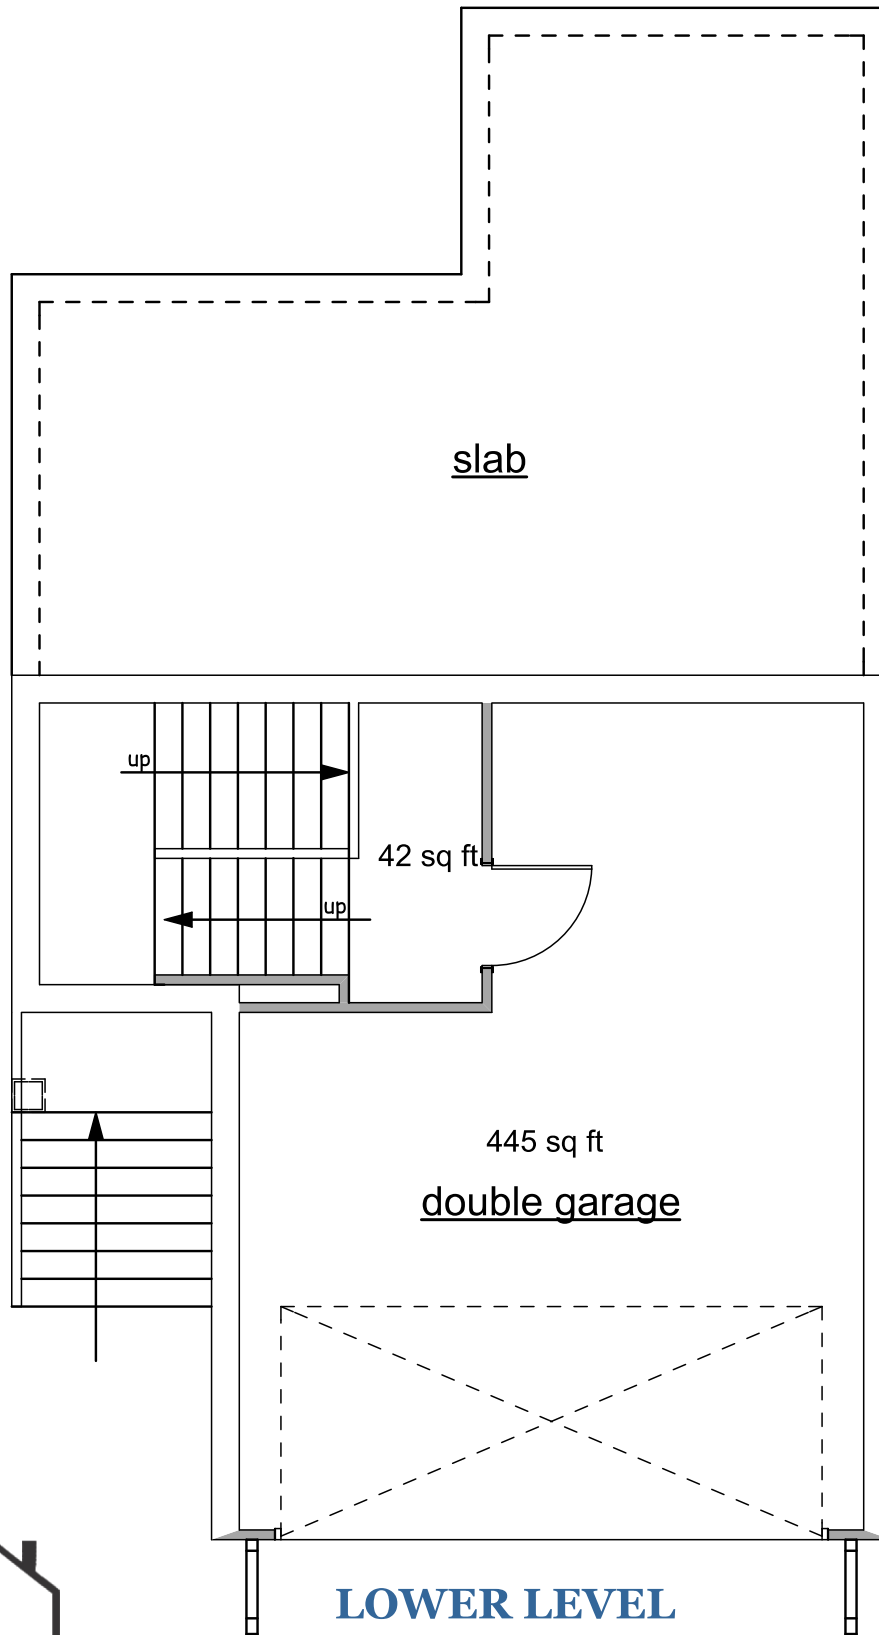

HOLLY

LAKE ARROWHEAD

CALL: 770-720-2700

OVERALL SQUARE FOOTAGE: 1700 SQ FT

REZIDE PROPERTIES

JUST LIVE BETTER

EQUAL HOUSING
OPPORTUNITY

All renderings are artist conceptions. Information is subject to changes, omissions and errors without notice. All is believed to be accurate, but is not warranted. The total square footage is based on the main level & upper optional level. Please consult with our Sales Professional Team for details.

HOLLY

CALL: 770-720-2700

LAKE ARROWHEAD

OVERALL SQUARE FOOTAGE: 1700 SQ FT

REZIDE PROPERTIES

JUST LIVE BETTER

All renderings are artist conceptions. Information is subject to changes, omissions and errors without notice. All is believed to be accurate, but is not warranted. The total square footage is based on the main level & upper optional level. Please consult with our Sales Professional Team for details.

HOLLY

CALL: 770-720-2700

LAKE ARROWHEAD

OVERALL SQUARE FOOTAGE: 1700 SQ FT

UPPER LEVEL

REZIDE PROPERTIES

JUST LIVE BETTER

EQUAL HOUSING OPPORTUNITY