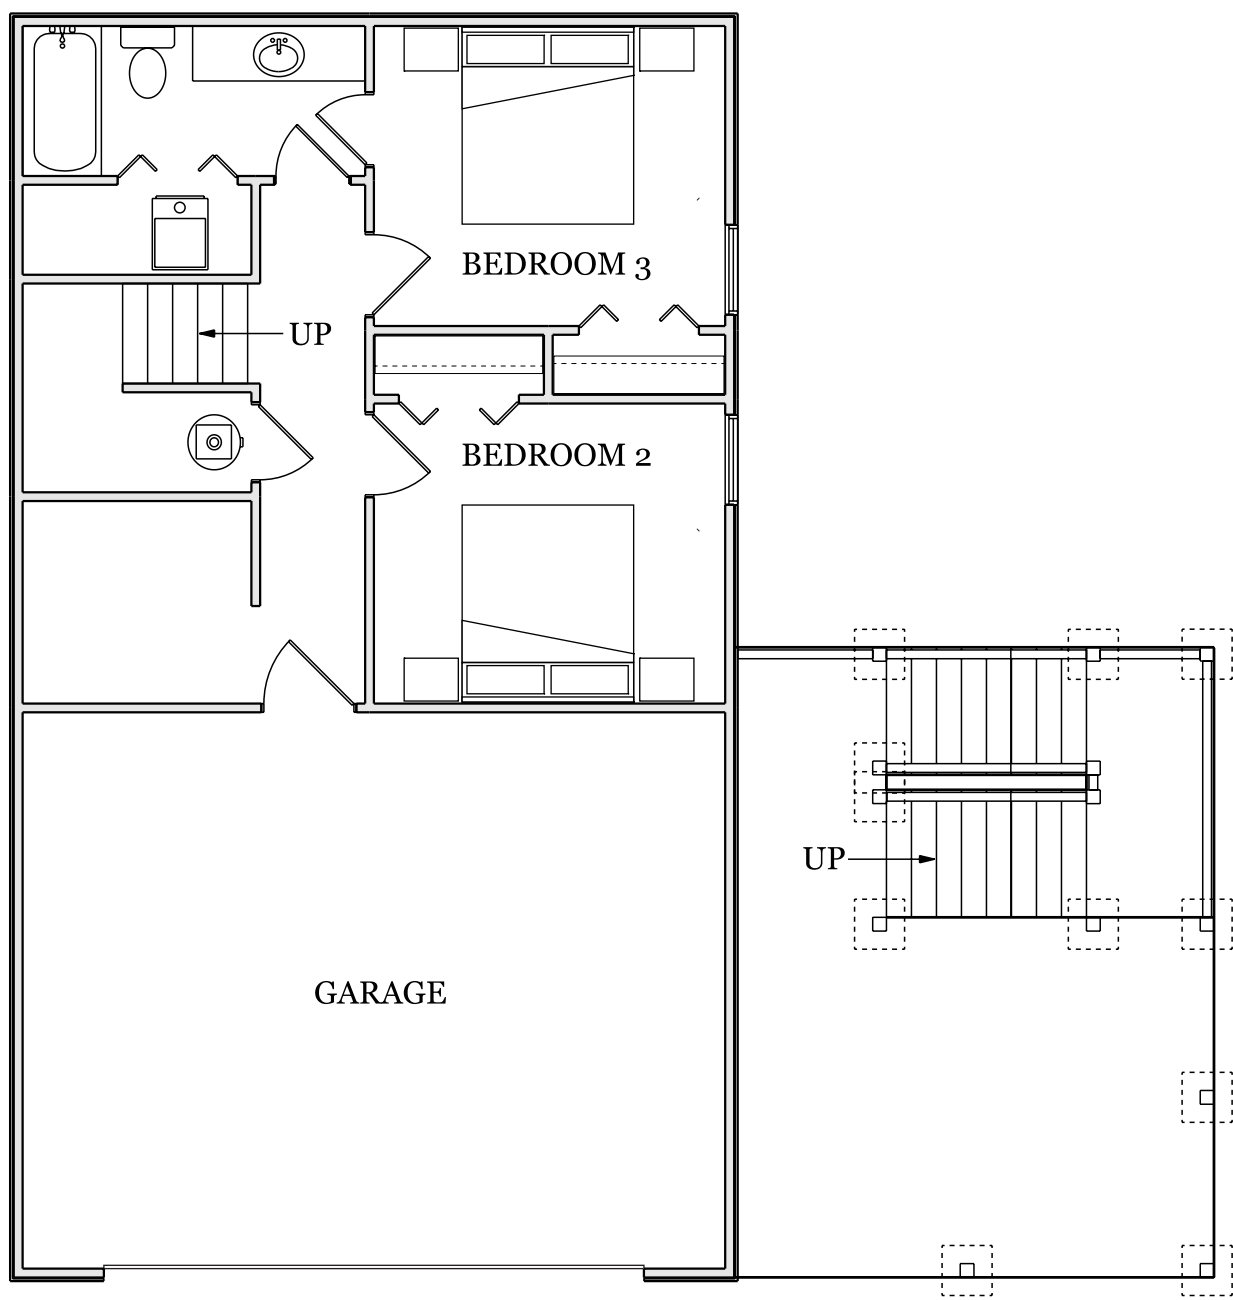

WOODSIDE MARINA PARC

CALL: 770-720-2700

LAKE ARROWHEAD

FIRST LEVEL SQUARE FOOTAGE: 565 SQ FT
SECOND LEVEL SQUARE FOOTAGE: 1008 SQ FT

REZIDE PROPERTIES
JUST LIVE BETTER

EQUAL HOUSING
OPPORTUNITY

**CERTIFIED
PROFESSIONAL
HOME BUILDER** SM

FIRST LEVEL SQUARE FOOTAGE: 565 SQ FT

REZIDE PROPERTIES
JUST LIVE BETTER

EQUAL HOUSING
OPPORTUNITY

**CERTIFIED
PROFESSIONAL
HOME BUILDER** SM

All renderings are artist conceptions. Information is subject to changes, omissions and errors without notice. All is believed to be accurate, but is not warranted. Please consult with our Sales Professional Team for details.