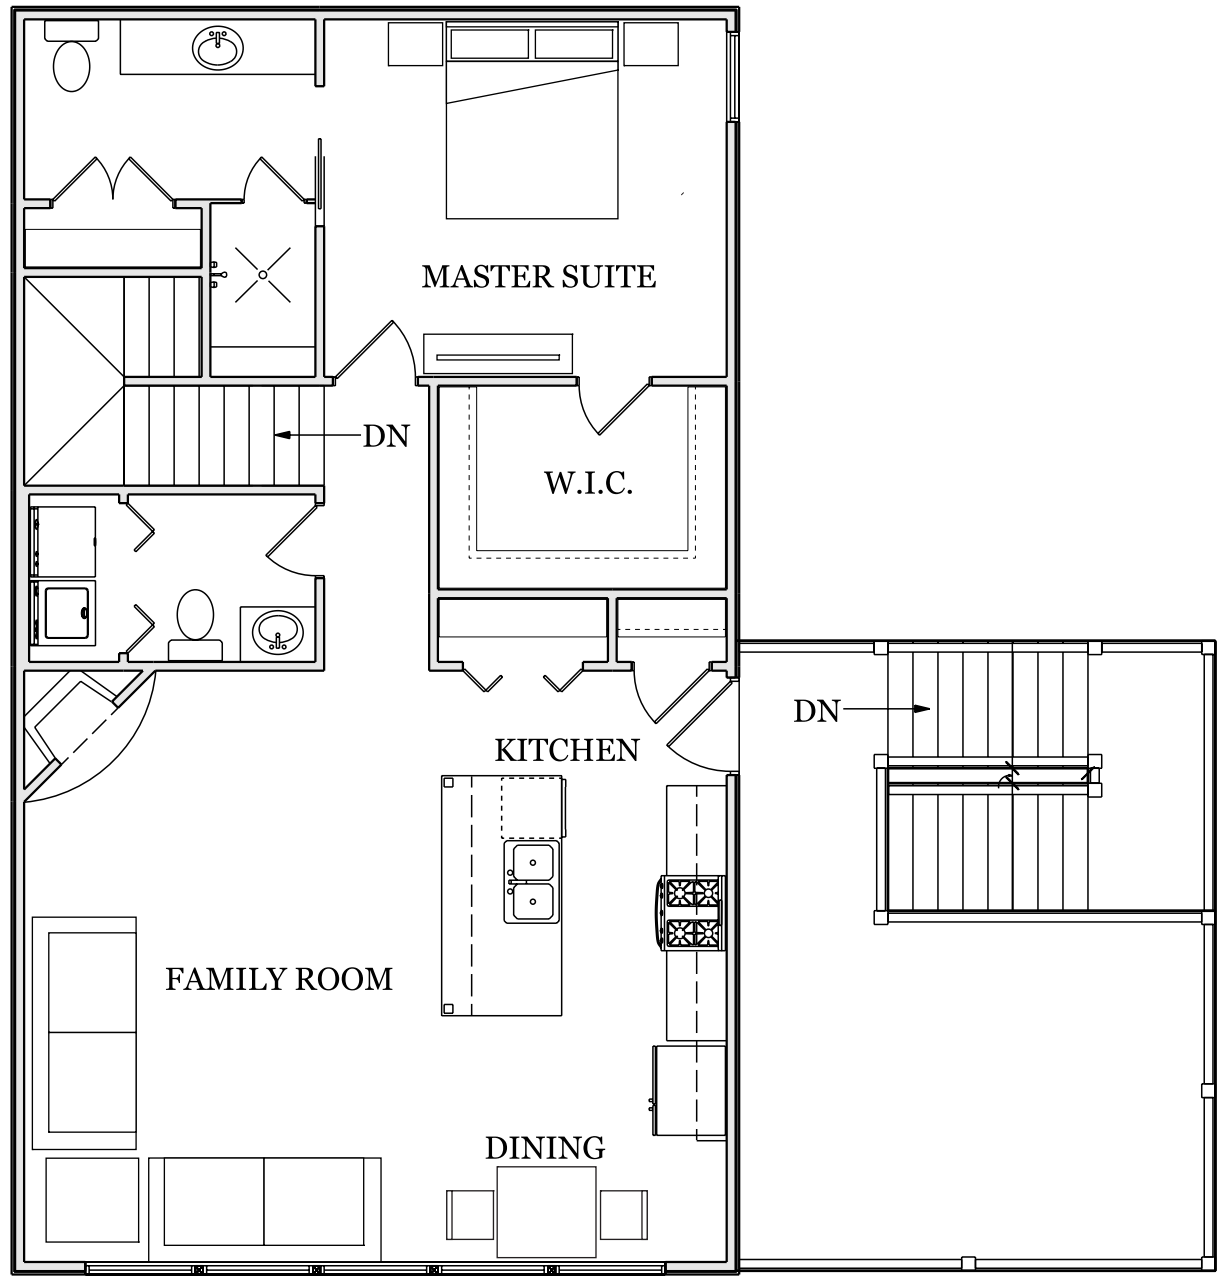

FIRST LEVEL SQUARE FOOTAGE: 565 SQ FT

REZIDE PROPERTIES
JUST LIVE BETTER

EQUAL HOUSING
OPPORTUNITY

**CERTIFIED
PROFESSIONAL
HOME BUILDER** SM

All renderings are artist conceptions. Information is subject to changes, omissions and errors without notice. All is believed to be accurate, but is not warranted. Please consult with our Sales Professional Team for details.

SECOND LEVEL

SQUARE FOOTAGE: 1008 SQ FT

REZIDE PROPERTIES
JUST LIVE BETTER

EQUAL HOUSING OPPORTUNITY

All renderings are artist conceptions. Information is subject to changes, omissions and errors without notice. All is believed to be accurate, but is not warranted. Please consult with our Sales Professional Team for details.