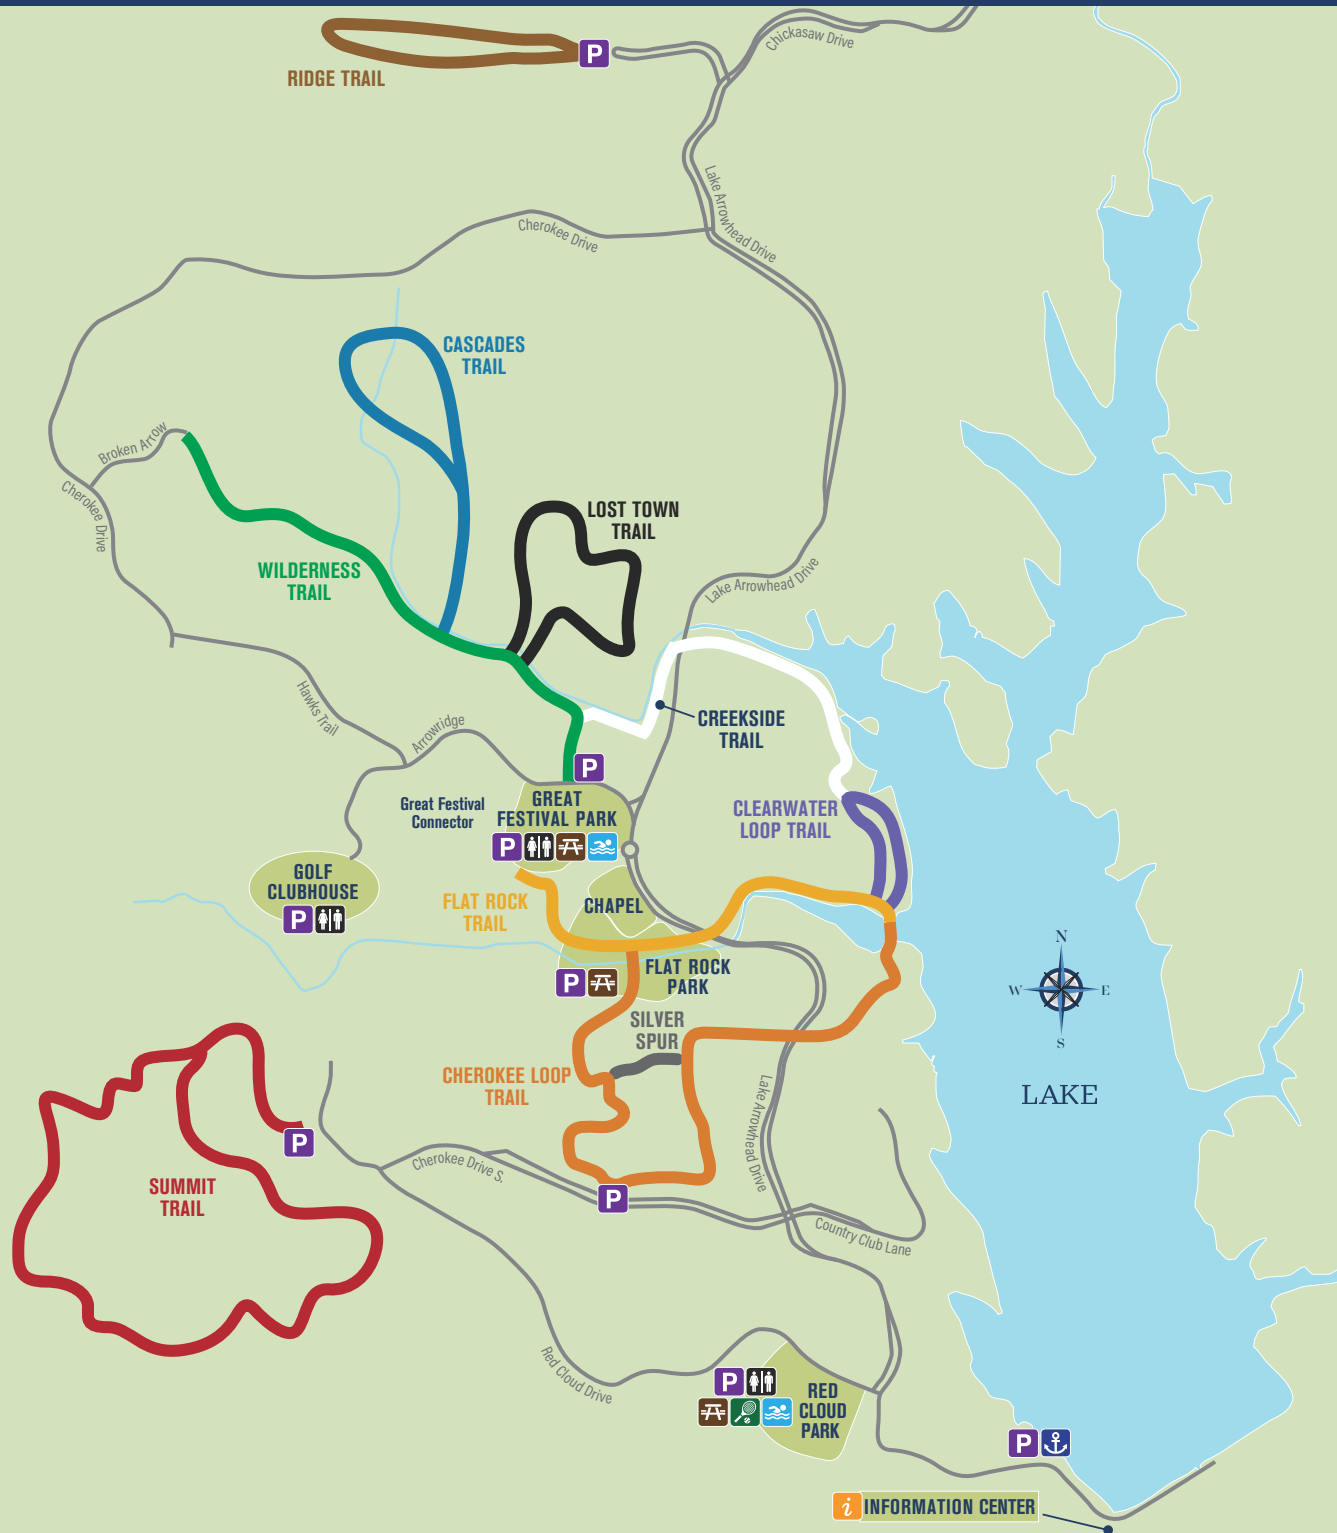

# LAKE ARROWHEAD

## TRAIL MAP

- DESTINATION
- ROADS
- P PARKING
- i INFORMATION
- ⛵ PICNIC
- ⚓ MARINA
- ♂ ♀ RESTROOMS
- 🎾 TENNIS
- 🏊 SWIM

Trail Name	Trail Mileage	Membership Required*
<span style="color: green;">●</span> WILDERNESS	1.4	No
<span style="color: blue;">●</span> CASCADES	1.4	No
<span style="color: orange;">●</span> FLAT ROCK	0.6	No
<span style="color: purple;">●</span> CLEARWATER LOOP	0.4	No
<span style="color: brown;">●</span> CHEROKEE LOOP	2.2	Yes
<span style="color: red;">●</span> SUMMIT	5.0	Yes
<span style="color: grey;">●</span> SILVER SPUR	0.2	Yes
<span style="color: black;">●</span> LOST TOWN	0.7	Yes
<span style="color: white;">●</span> CREEKSIDE	1.2	Yes
<span style="color: brown;">●</span> RIDGE	1.2	Yes

\*See Membership Director for Free Trail Club Membership Application. Drawing is for illustrative purposes only and may vary in precise detail from the actual trail location. No guarantees or warranties are made regarding any development component that is not currently completed or under construction.