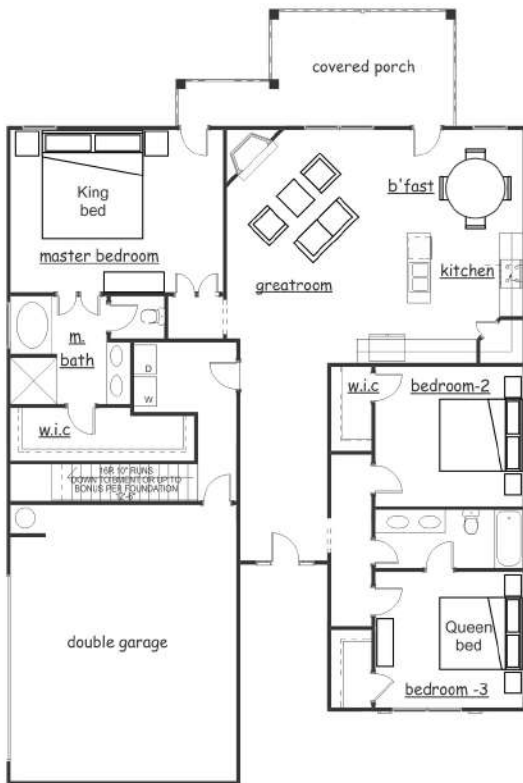

# KENSINGTON

Lake Arrowhead

CALL: 770-720-2700

Total Square Footage: 2165 sq ft.

MAIN LEVEL

UPPER LEVEL

All renderings are artist conceptions. Information is subject to changes, omissions and errors without notice. All is believed to be accurate, but is not warranted. Please consult with our Sales Professional for details.