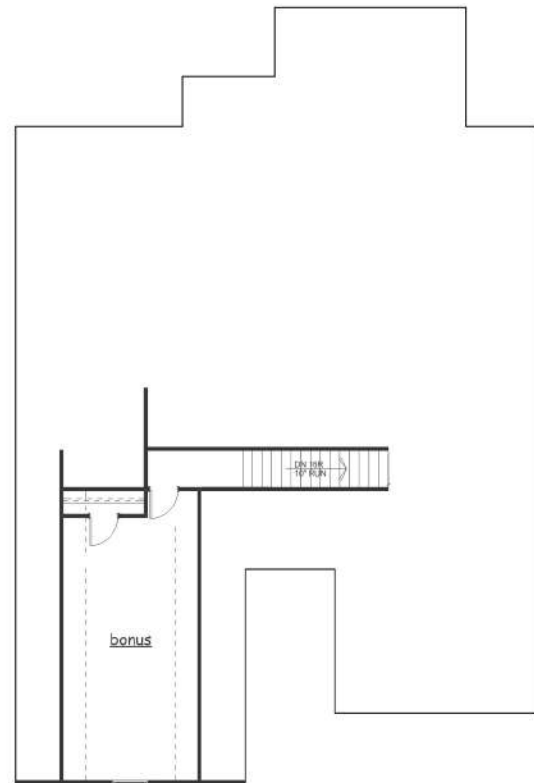

# KENSINGTON

Lake Arrowhead

CALL: 770-720-2700

Total Square Footage: 2165 sq ft.

MAIN LEVEL

UPPER LEVEL

All renderings are artist conceptions. Information is subject to changes, omissions and errors without notice. All is believed to be accurate, but is not warranted. Please consult with our Sales Professional for details.