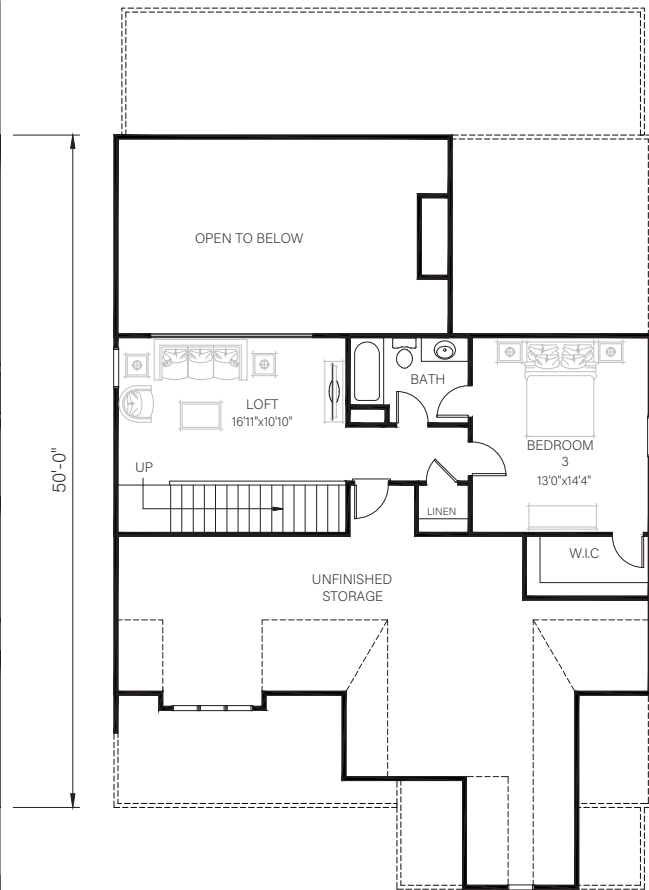

HIGHLANDS VISTA

LAUREL II

MAIN LEVEL

UPPER LEVEL

Main Level: 2 Bedrooms | 2 Baths

Upper Level: 1 Bedroom | 1 Bath

Square Footage: 1,549 Main Level; 563 Upper Level

LAKEARROWHEADGA.COM | 770-720-2700